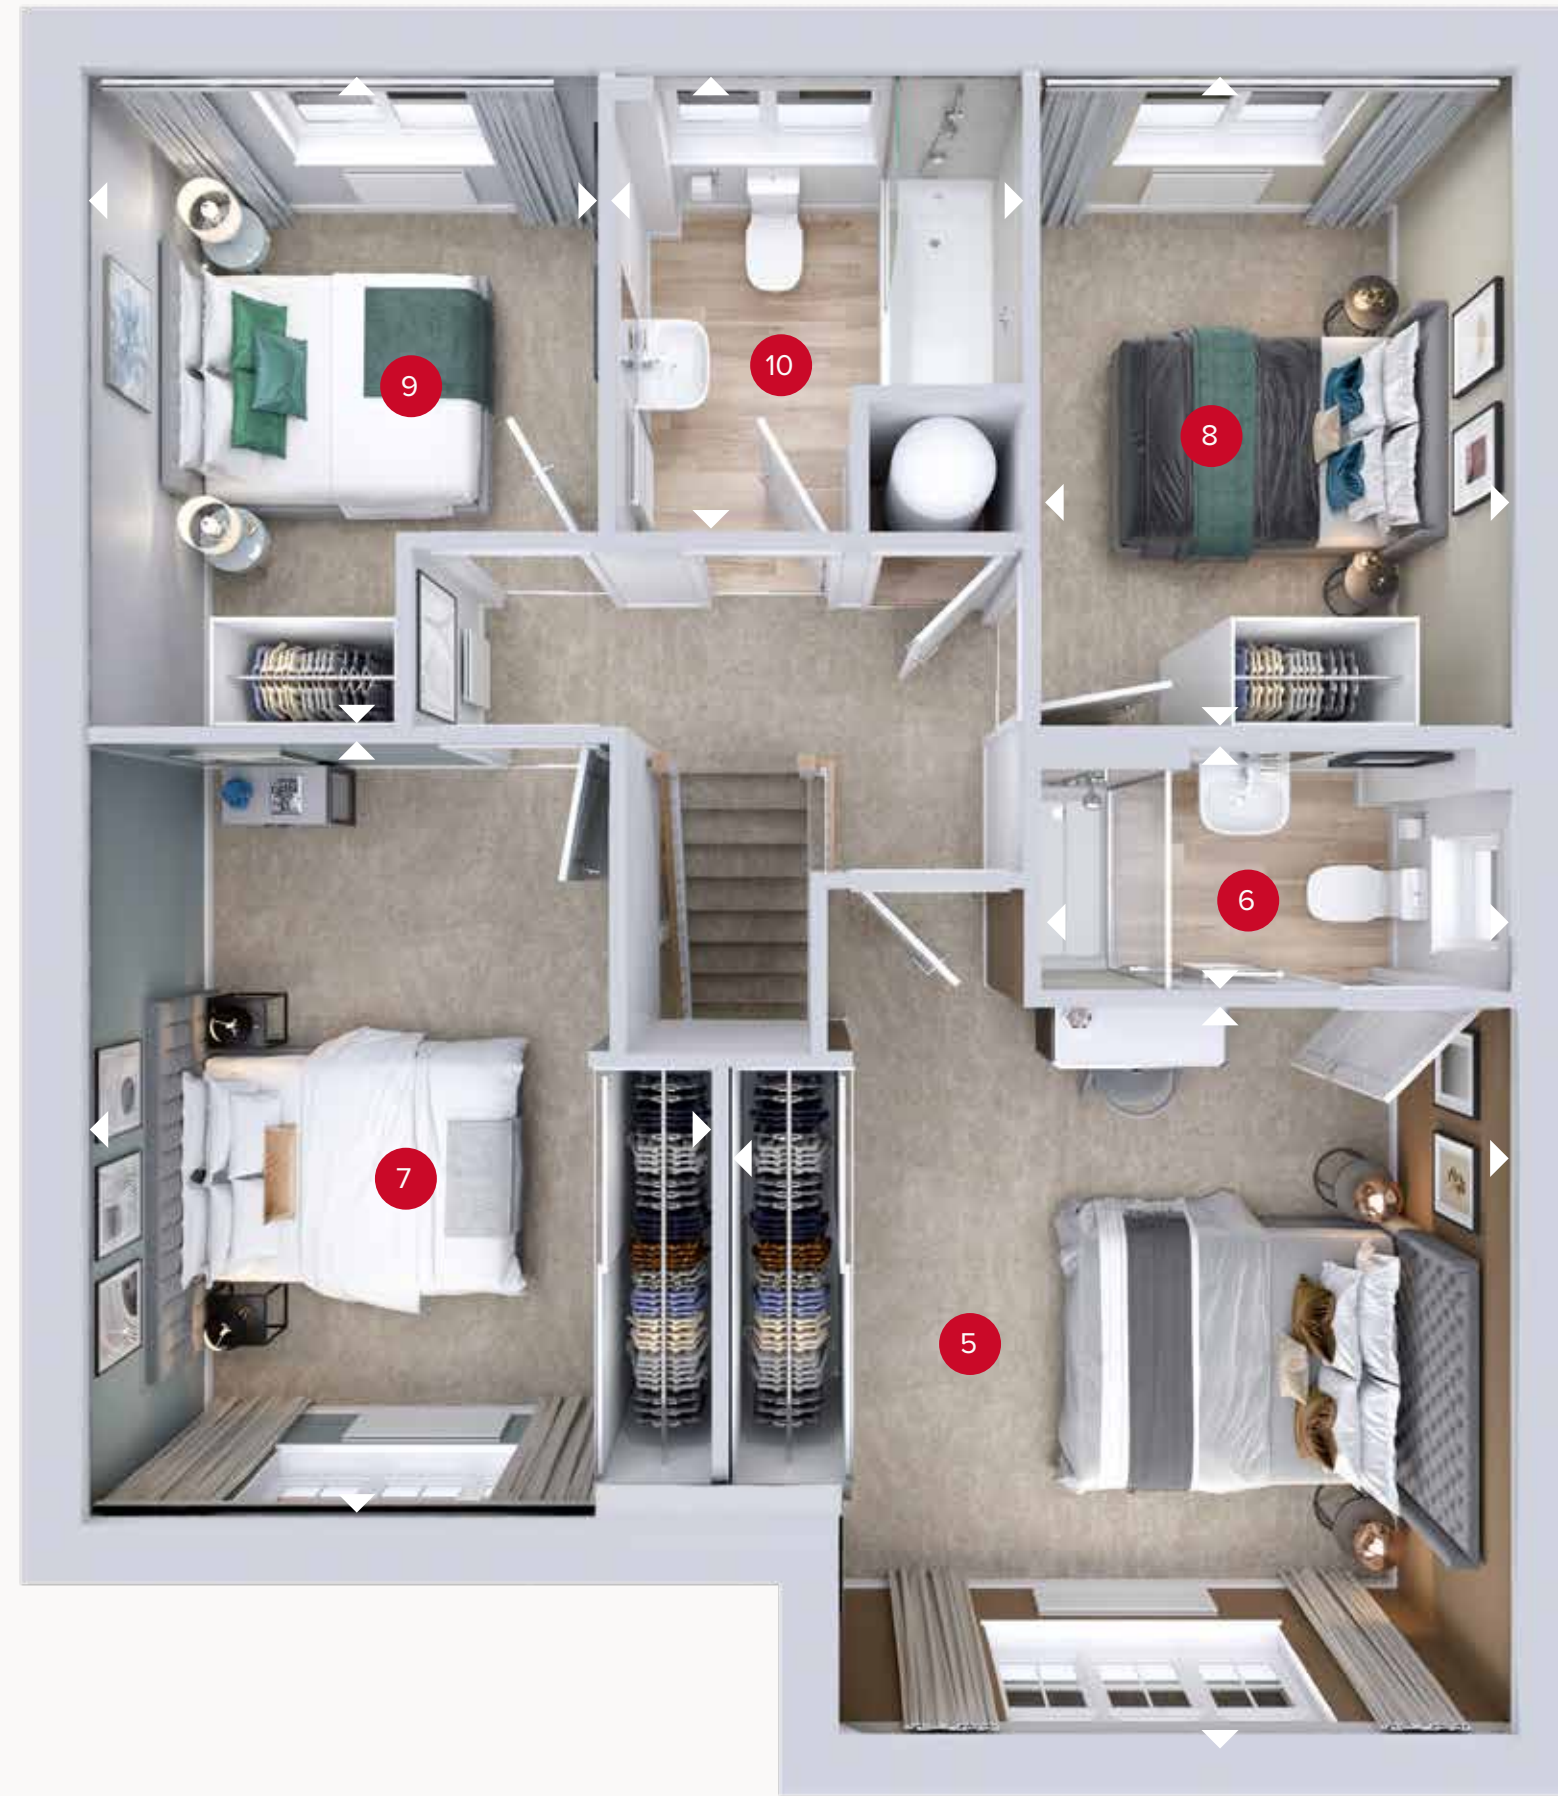

HERITAGE

- REDROW -

THE CAMBRIDGE

FOUR BEDROOM DETACHED HOME

 **REDROW**

GROUND FLOOR

FIRST FLOOR

THE CAMBRIDGE

GROUND FLOOR

1	Kitchen/Dining/ Family	25'0" x 12'8"	7.62 x 3.87 m
2	Lounge	16'3" x 11'8"	4.95 x 3.57 m
3	Utility	6'1" x 5'11"	1.85 x 1.80 m
4	Cloaks	6'6" x 5'11"	1.99 x 1.80 m

FIRST FLOOR

5	Bedroom 1	13'8" x 12'11"	4.16 x 3.94 m
6	En-suite	8'2" x 4'3"	2.49 x 1.30 m
7	Bedroom 2	13'8" x 11'0"	4.17 x 3.36 m
8	Bedroom 3	11'7" x 8'2"	3.52 x 2.49 m
9	Bedroom 4	11'9" x 9'1"	3.58 x 2.76 m
10	Bathroom	8'4" x 7'2"	2.53 x 2.19 m