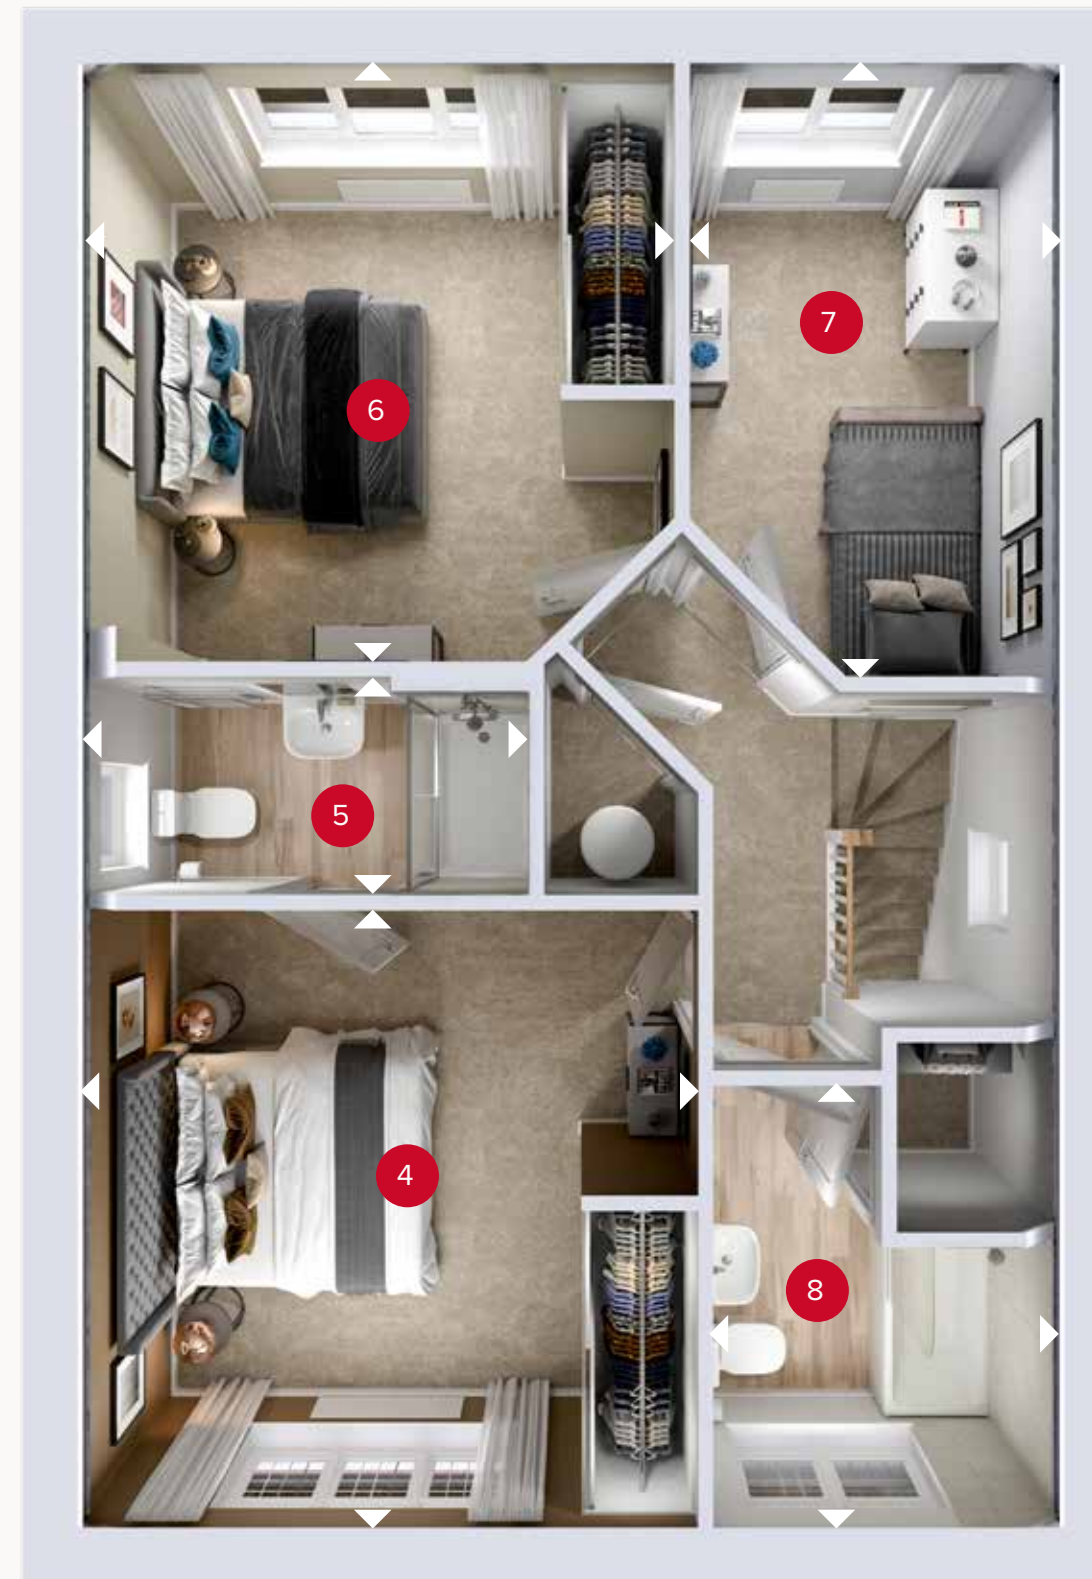

HERITAGE

- REDROW -

THE WARWICK

THREE BEDROOM DETACHED HOME

 **REDROW**

HERITAGE

- REDROW -

THE WARWICK

THREE BEDROOM DETACHED HOME

 **REDROW**

GROUND FLOOR

FIRST FLOOR

THE WARWICK

GROUND FLOOR

1 Lounge	15'7" x 11'5"	4.75 x 3.49 m
2 Kitchen/ Dining	18'8" x 12'3"	5.70 x 3.73 m
3 Cloaks	5'7" x 3'3"	1.70 x 0.98 m

FIRST FLOOR

4 Bedroom 1	12'0" x 11'8"	3.66 x 3.56 m
5 En-suite	8'3" x 4'2"	2.51 x 1.28 m
6 Bedroom 2	11'6" x 11'3"	3.51 x 3.42 m
7 Bedroom 3	12'5" x 7'2"	3.78 x 2.19 m
8 Bathroom	8'9" x 6'9"	2.66 x 2.05 m