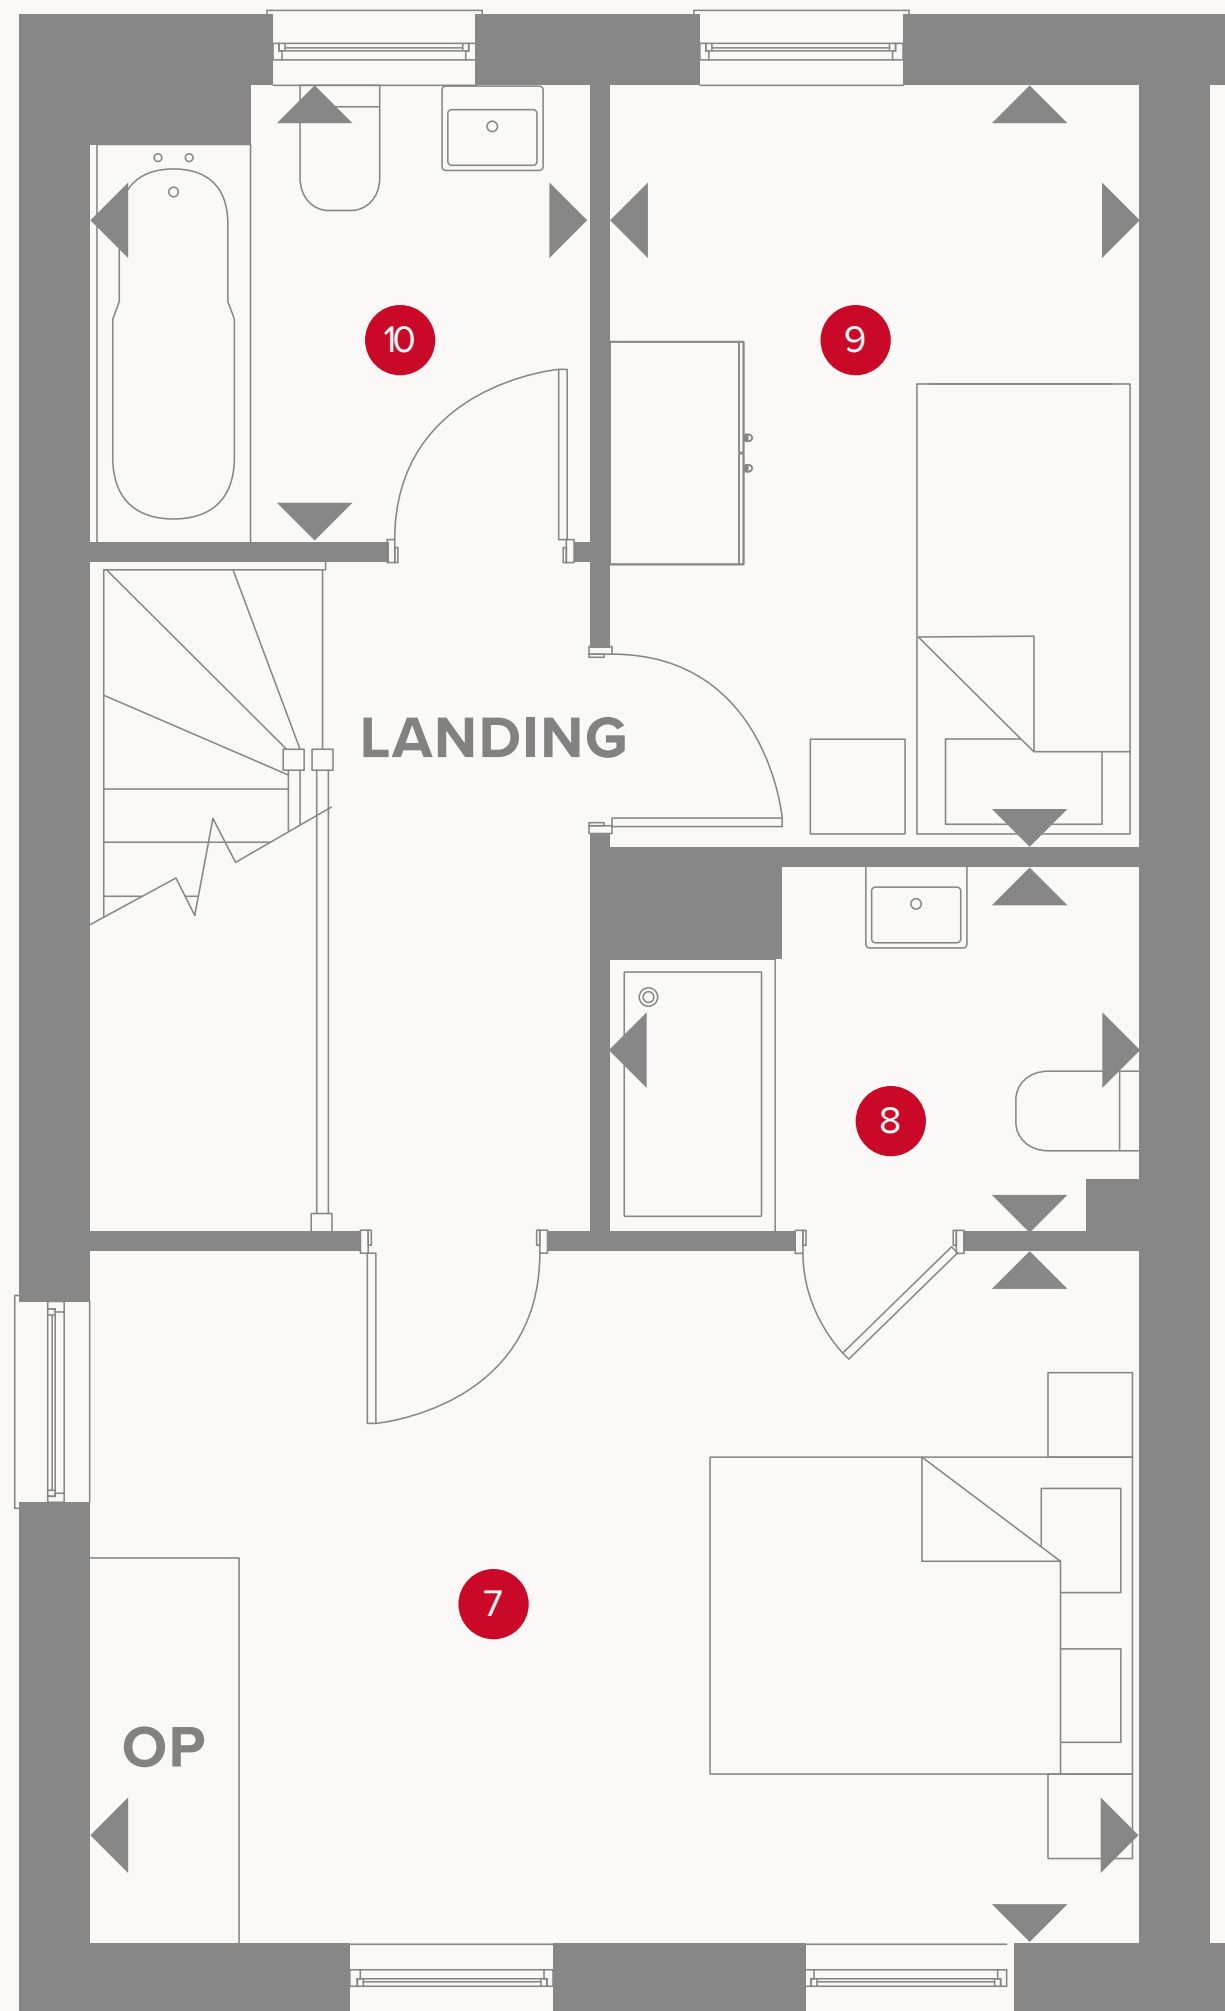

TAILORED
- REDROW -

THE BRENZETT A SEMI

THREE BEDROOM SEMI-DETACHED HOME

TAILORED

- REDROW -

THE BRENZETT A SEMI

THREE BEDROOM SEMI-DETACHED HOME

THE BRENZETT A SEMI GROUND FLOOR

1	Family/Dining	15'8" x 15'2"	4.83 x 4.65 m
2	Kitchen	11'1" x 7'7"	3.40 x 2.37 m
3	Cloaks	6'2" x 3'0"	1.91 x 0.94 m

KEY

-  Hob
- FF** Fridge/freezer
-  Dimensions start

- ST** Storage cupboard
- DW** Optional Dish washer space
- OV** Oven space
- WM** Washing machine space

THE BRENZETT A SEMI FIRST FLOOR

4	Living Room	15'2" x 10'1"	4.65 x 3.08 m
5	Bedroom 2	13'6" x 8'3"	4.15 x 2.54 m
6	En-suite 2	6'6" x 6'4"	2.02 x 1.98 m

KEY

- ◀ Dimensions start
- HW Hot water cylinder

THE BRENZETT A SEMI SECOND FLOOR

7	Bedroom 1	15'2" x 10'1"	4.65 x 3.08 m
8	Ensuite 1	7'6" x 5'3"	2.34 x 1.63 m
9	Bedroom 3	10'9" x 7'6"	3.35 x 2.34 m
10	Bathroom	7'2" x 6'4"	2.22 x 1.98 m

Customers should note this illustration is an example of the Brenzett End v2 house type. All dimensions indicated are approximate and the furniture layout is for illustrative purposes only. Homes may be 'handed' (mirror image) versions of the illustrations, and may be detached, semi-detached or terraced. Materials used may differ from plot to plot including render and roof tile colours. Detailed plans and specifications are available for inspection for each plot at our Customer Experience Suite or Sales Centre during working hours and customers must check their individual specifications prior to making a reservation. Please note that the specification show in this plan may include optional upgrades from standard specification. Please speak with your Sales Consultant or visit MyRedrow for more information.