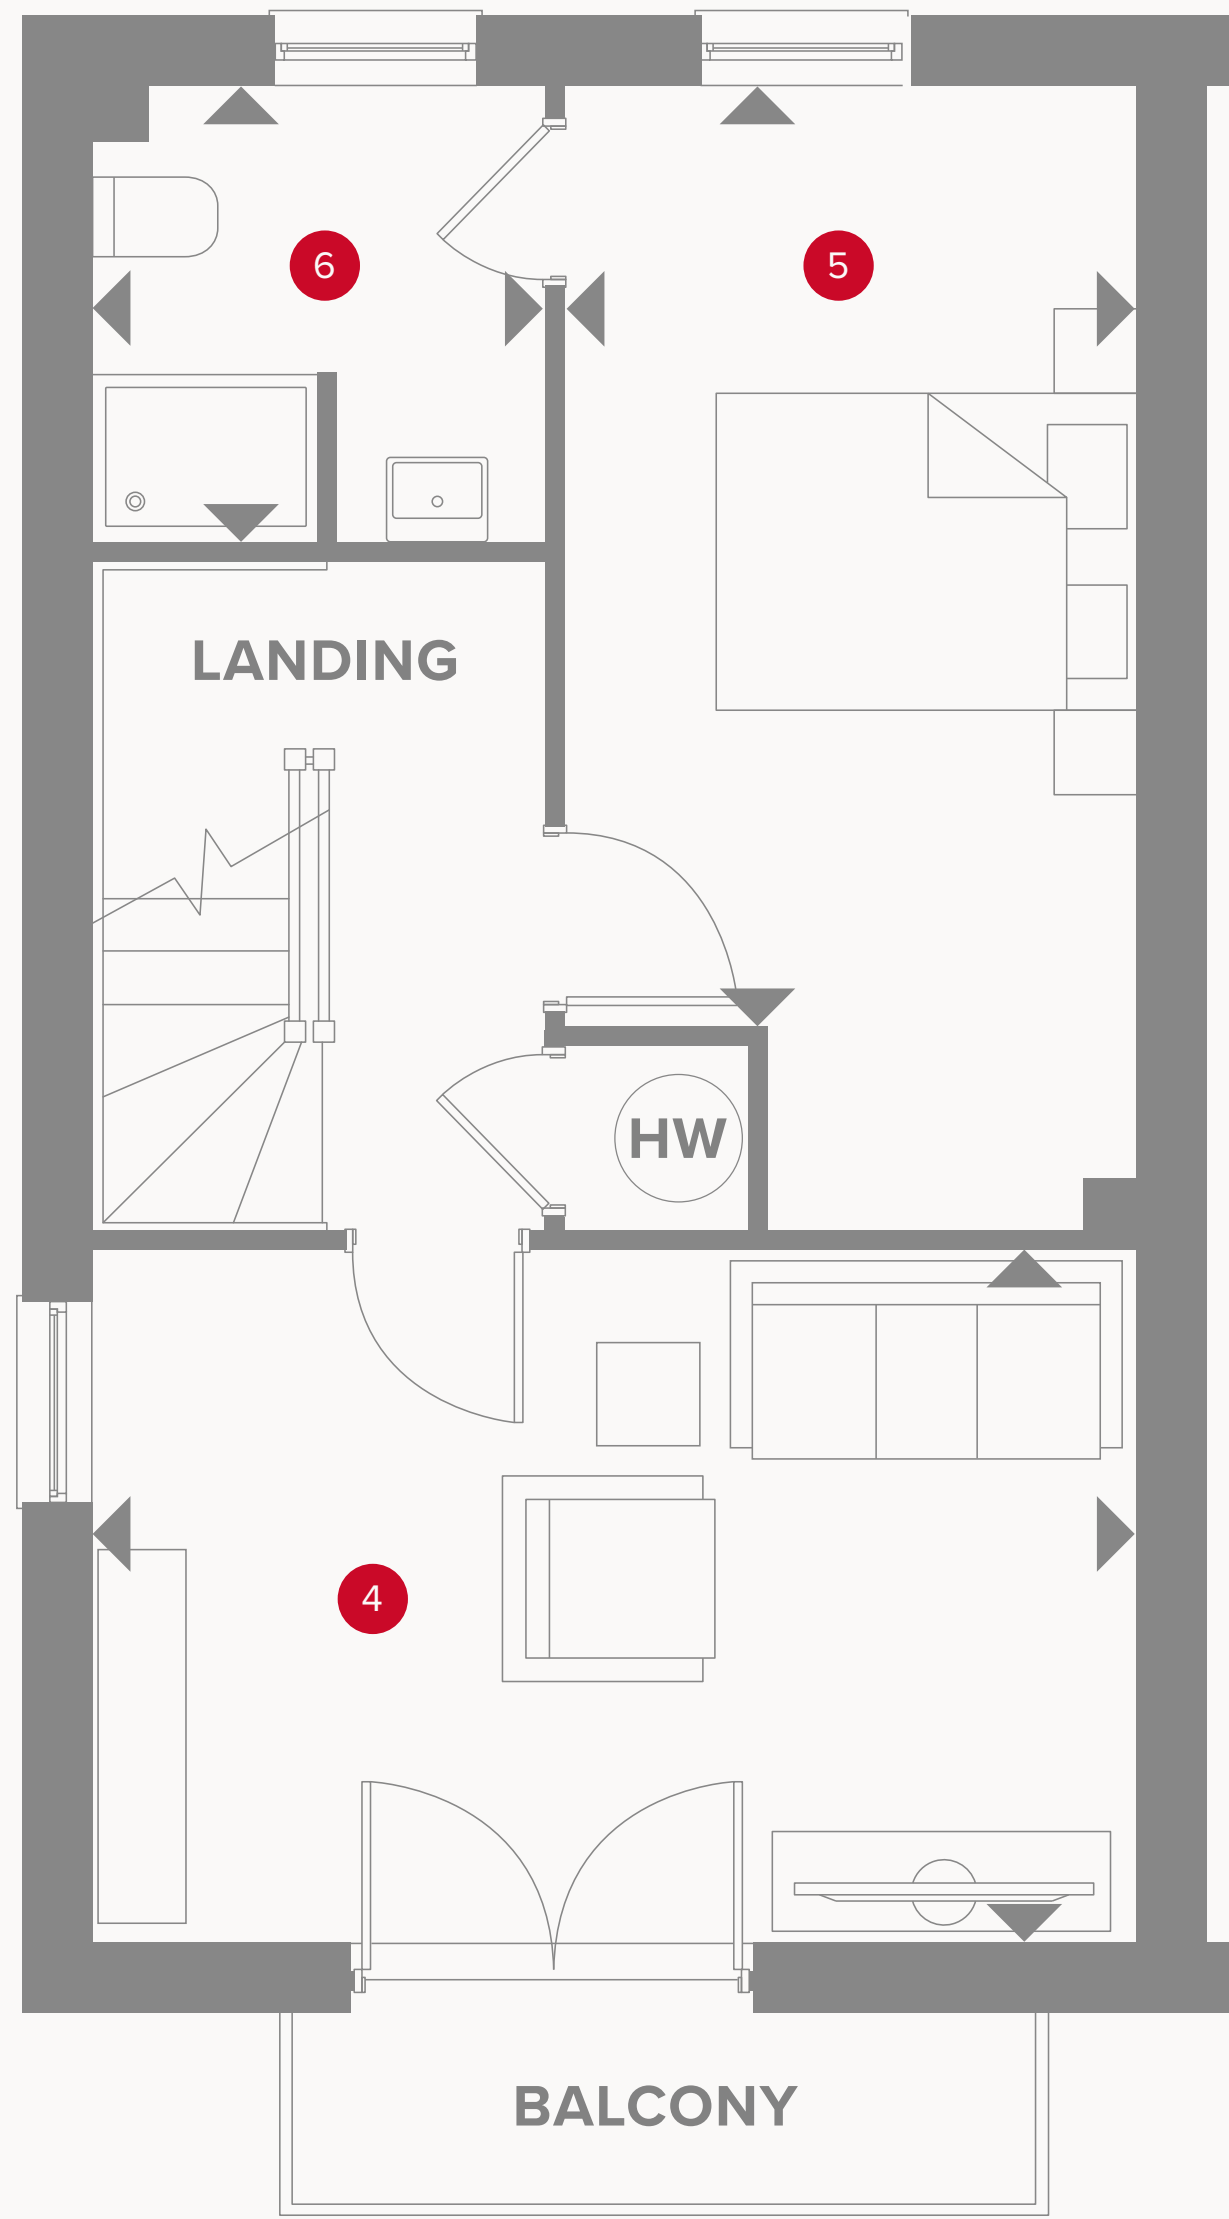

TAILORED

- REDROW -

THE BRENZETT A SEMI

THREE BEDROOM SEMI-DETACHED HOME

TAILORED
- REDROW -

THE BRENZETT A SEMI

THREE BEDROOM SEMI-DETACHED HOME

Plots 16, 17, 53, 54, 55, 56, 90, 91, 92, 93, 94, 107 & 108

TAILORED
- REDROW -

THE BRENZETT A SEMI

THREE BEDROOM SEMI-DETACHED HOME

TAILORED

- REDROW -

THE BRENZETT A SEMI

THREE BEDROOM SEMI-DETACHED HOME

THE BRENZETT A SEMI GROUND FLOOR

1	Family/Dining	15'8" x 15'2"	4.83 x 4.65 m
2	Kitchen	11'1" x 7'7"	3.40 x 2.37 m
3	Cloaks	6'2" x 3'0"	1.91 x 0.94 m

KEY

-  Hob
- FF** Fridge/freezer
-  Dimensions start

- ST** Storage cupboard
- DW** Optional Dish washer space
- OV** Oven space
- WM** Washing machine space

THE BRENZETT A SEMI FIRST FLOOR

4	Living Room	15'2" x 10'1"	4.65 x 3.08 m
5	Bedroom 2	13'6" x 8'3"	4.15 x 2.54 m
6	En-suite 2	6'6" x 6'4"	2.02 x 1.98 m

KEY

- ◀ Dimensions start
- HW Hot water cylinder

THE BRENZETT A SEMI SECOND FLOOR