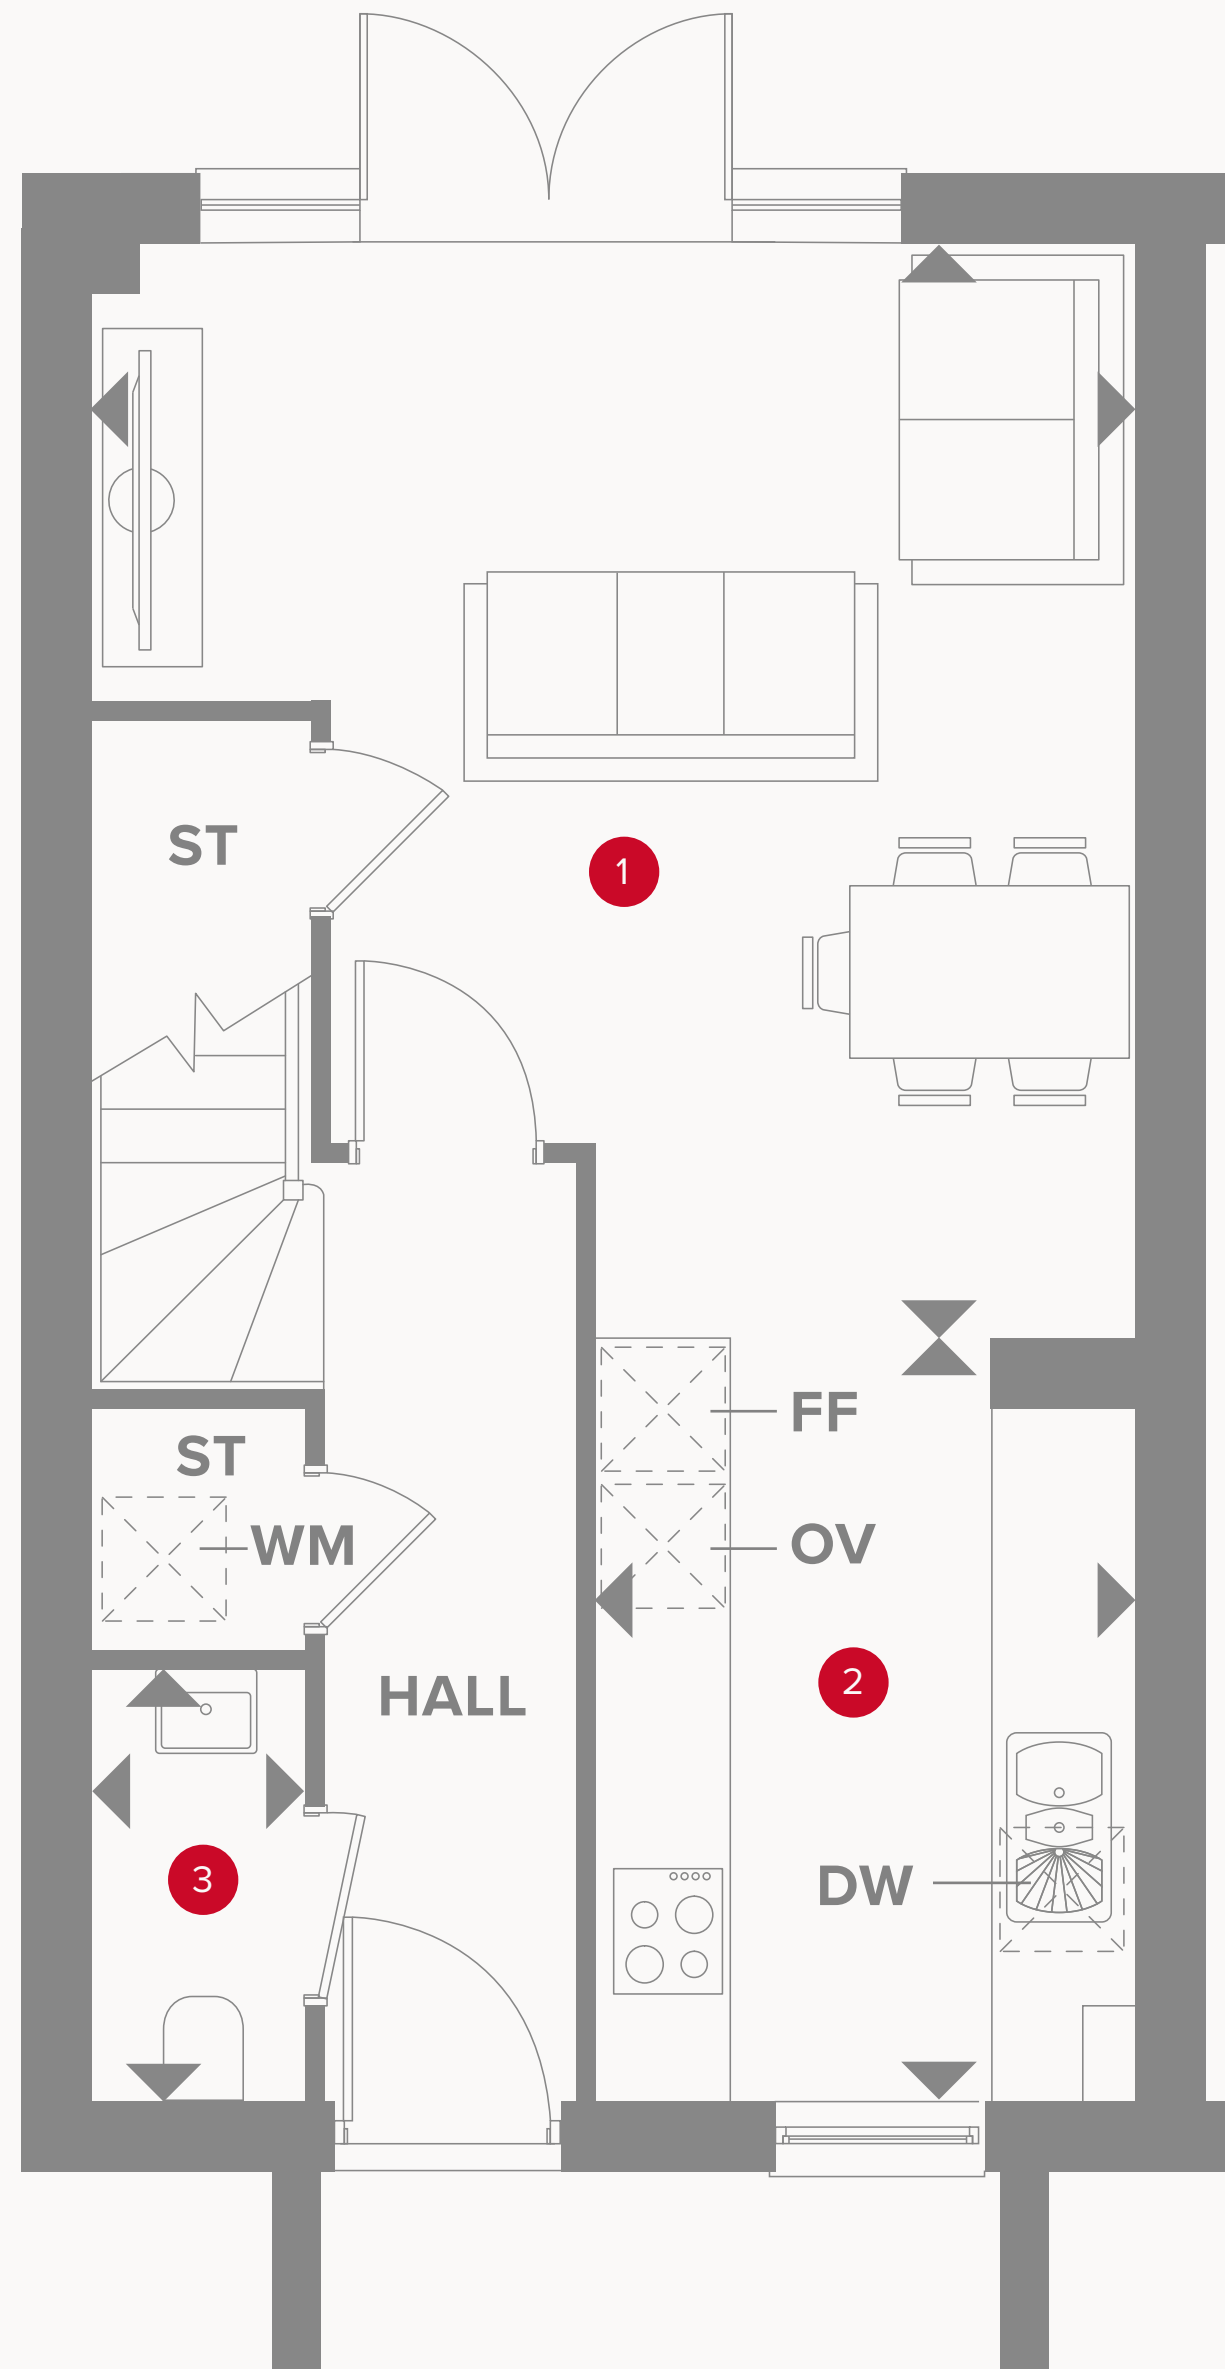

TAILORED
- REDROW -

THE BRENZETT A SEMI

THREE BEDROOM SEMI-DETACHED HOME

TAILORED

- REDROW -

THE BRENZETT A SEMI

THREE BEDROOM SEMI-DETACHED HOME

THE BRENZETT A SEMI GROUND FLOOR

1	Family/Dining	15'8" x 15'2"	4.83 x 4.65 m
2	Kitchen	11'1" x 7'7"	3.40 x 2.37 m
3	Cloaks	6'2" x 3'0"	1.91 x 0.94 m

KEY

-  Hob
- FF** Fridge/freezer
-  Dimensions start

- ST** Storage cupboard
- DW** Optional Dish washer space
- OV** Oven space
- WM** Washing machine space

THE BRENZETT A SEMI FIRST FLOOR

4	Living Room	15'2" x 10'1"	4.65 x 3.08 m
5	Bedroom 2	13'6" x 8'3"	4.15 x 2.54 m
6	En-suite 2	6'6" x 6'4"	2.02 x 1.98 m

KEY

- ◀ Dimensions start
- HW Hot water cylinder

THE BRENZETT A SEMI SECOND FLOOR

7	Bedroom 1	15'2" x 10'1"	4.65 x 3.08 m
8	Ensuite 1	7'6" x 5'3"	2.34 x 1.63 m
9	Bedroom 3	10'9" x 7'6"	3.35 x 2.34 m
10	Bathroom	7'2" x 6'4"	2.22 x 1.98 m

Customers should note this illustration is an example of the Brenzett End v2 house type. All dimensions indicated are approximate and the furniture layout is for illustrative purposes only. Homes may be 'handed' (mirror image) versions of the illustrations, and may be detached, semi-detached or terraced. Materials used may differ from plot to plot including render and roof tile colours. Detailed plans and specifications are available for inspection for each plot at our Customer Experience Suite or Sales Centre during working hours and customers must check their individual specifications prior to making a reservation. Please note that the specification show in this plan may include optional upgrades from standard specification. Please speak with your Sales Consultant or visit MyRedrow for more information.