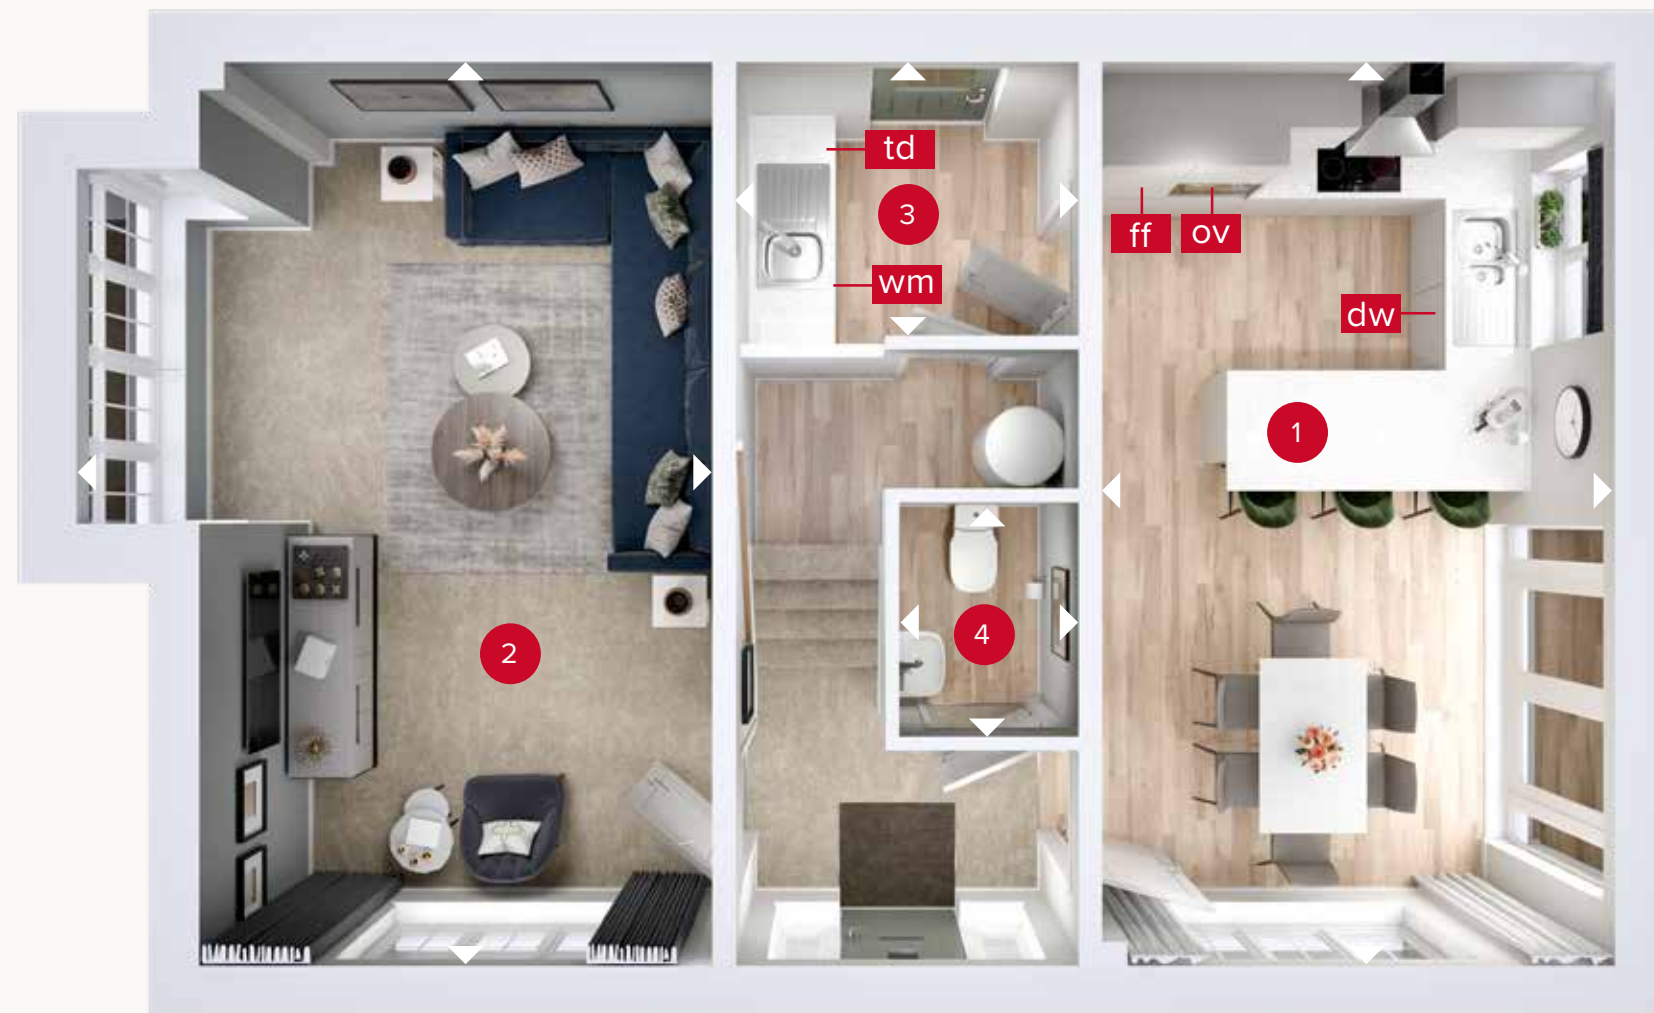

HERITAGE

- REDROW -

THE AMBERLEY

THREE BEDROOM DETACHED HOME

 **REDROW**

THE AMBERLEY

GROUND FLOOR

FIRST FLOOR

GROUND FLOOR

1	Kitchen/Dining	18'8" x 11'1"	5.70 x 3.37 m
2	Lounge	18'8" x 11'3"	5.70 x 3.43 m
3	Utility	6'10" x 5'11"	2.09 x 1.82 m
4	Cloaks	4'11" x 3'7"	1.50 x 1.10 m

FIRST FLOOR

5	Bedroom 1	11'4" x 10'6"	3.46 x 3.20 m
6	En-suite	7'9" x 5'6"	2.36 x 1.69 m
7	Bedroom 2	11'3" x 9'10"	3.43 x 3.01 m
8	Bedroom 3	11'3" x 8'6"	3.43 x 2.60 m
9	Bathroom	6'10" x 6'5"	2.09 x 1.95 m