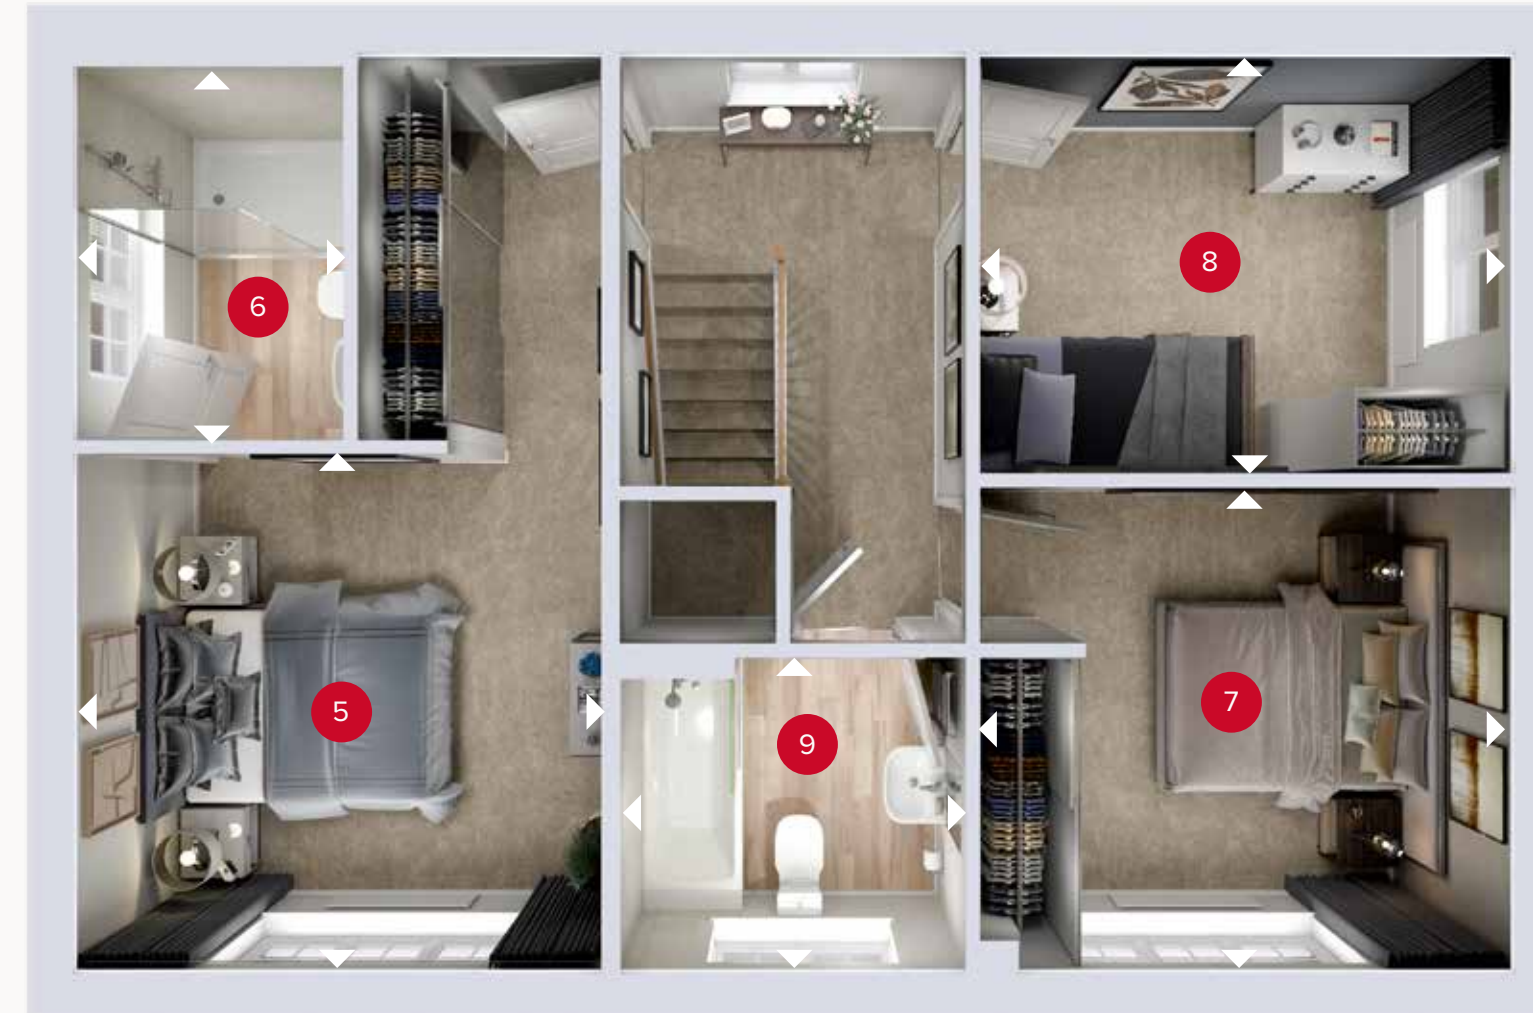

HERITAGE

- REDROW -

THE AMBERLEY

THREE BEDROOM DETACHED HOME

 **REDROW**

THE AMBERLEY

GROUND FLOOR

FIRST FLOOR

GROUND FLOOR

1	Kitchen/Dining	18'8" x 11'1"	5.70 x 3.37 m
2	Lounge	18'8" x 11'3"	5.70 x 3.43 m
3	Utility	6'10" x 5'11"	2.09 x 1.82 m
4	Cloaks	4'11" x 3'7"	1.50 x 1.10 m

FIRST FLOOR

5	Bedroom 1	11'4" x 10'6"	3.46 x 3.20 m
6	En-suite	7'9" x 5'6"	2.36 x 1.69 m
7	Bedroom 2	11'3" x 9'10"	3.43 x 3.01 m
8	Bedroom 3	11'3" x 8'6"	3.43 x 2.60 m
9	Bathroom	6'10" x 6'5"	2.09 x 1.95 m