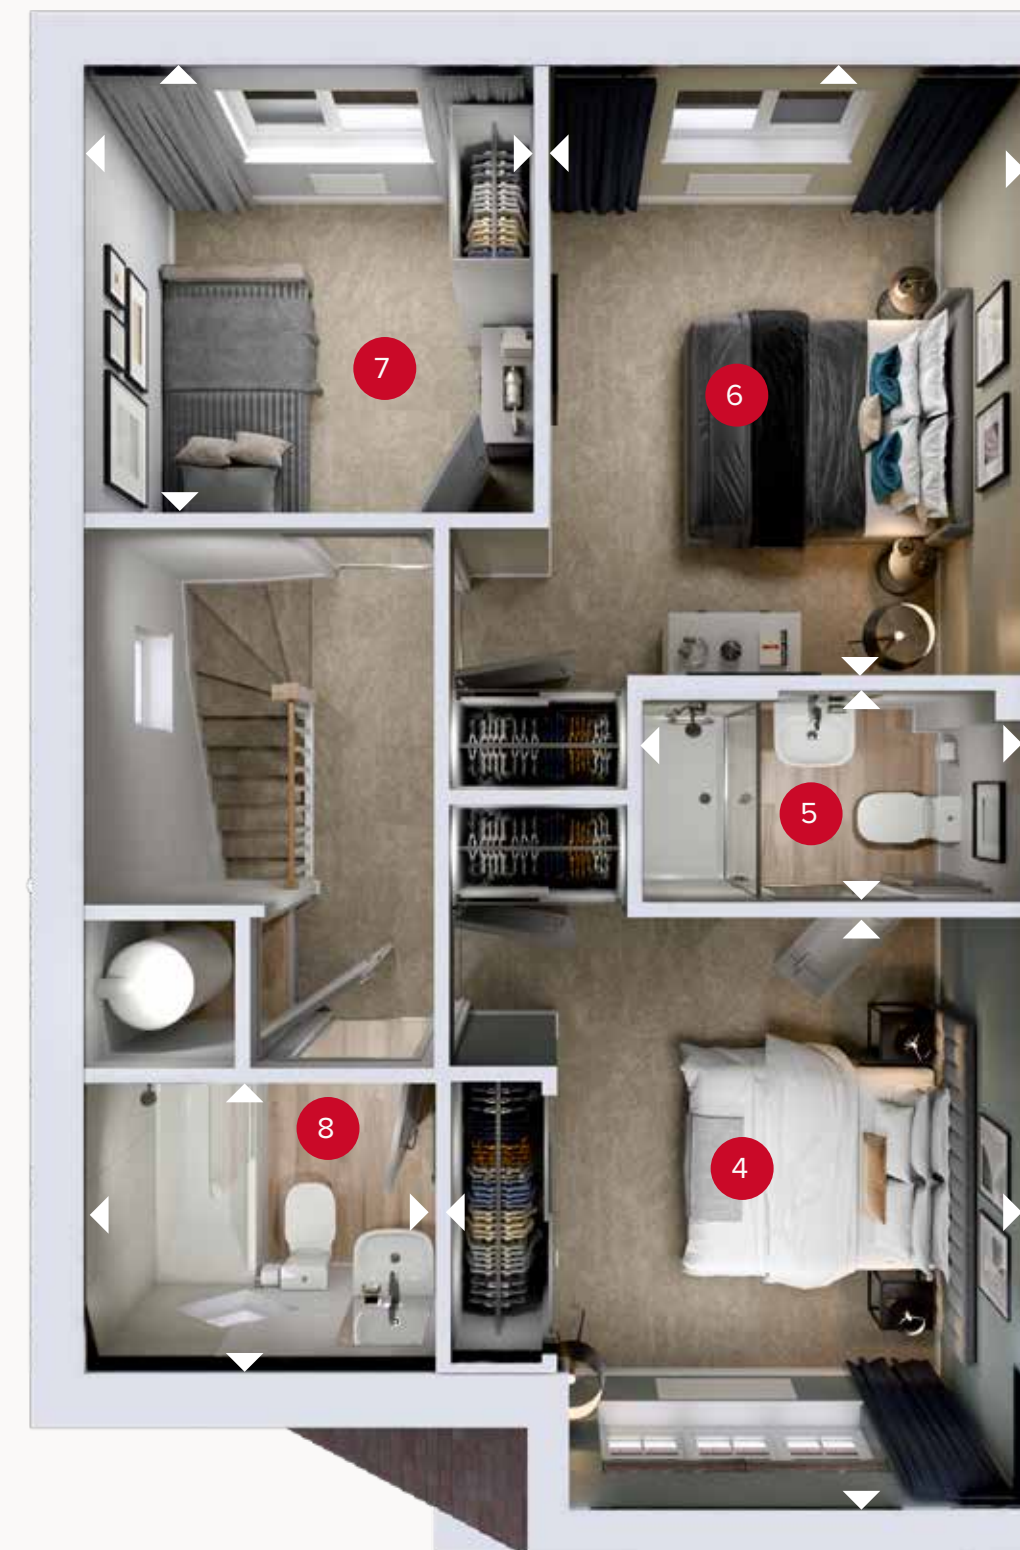

FIRST FLOOR