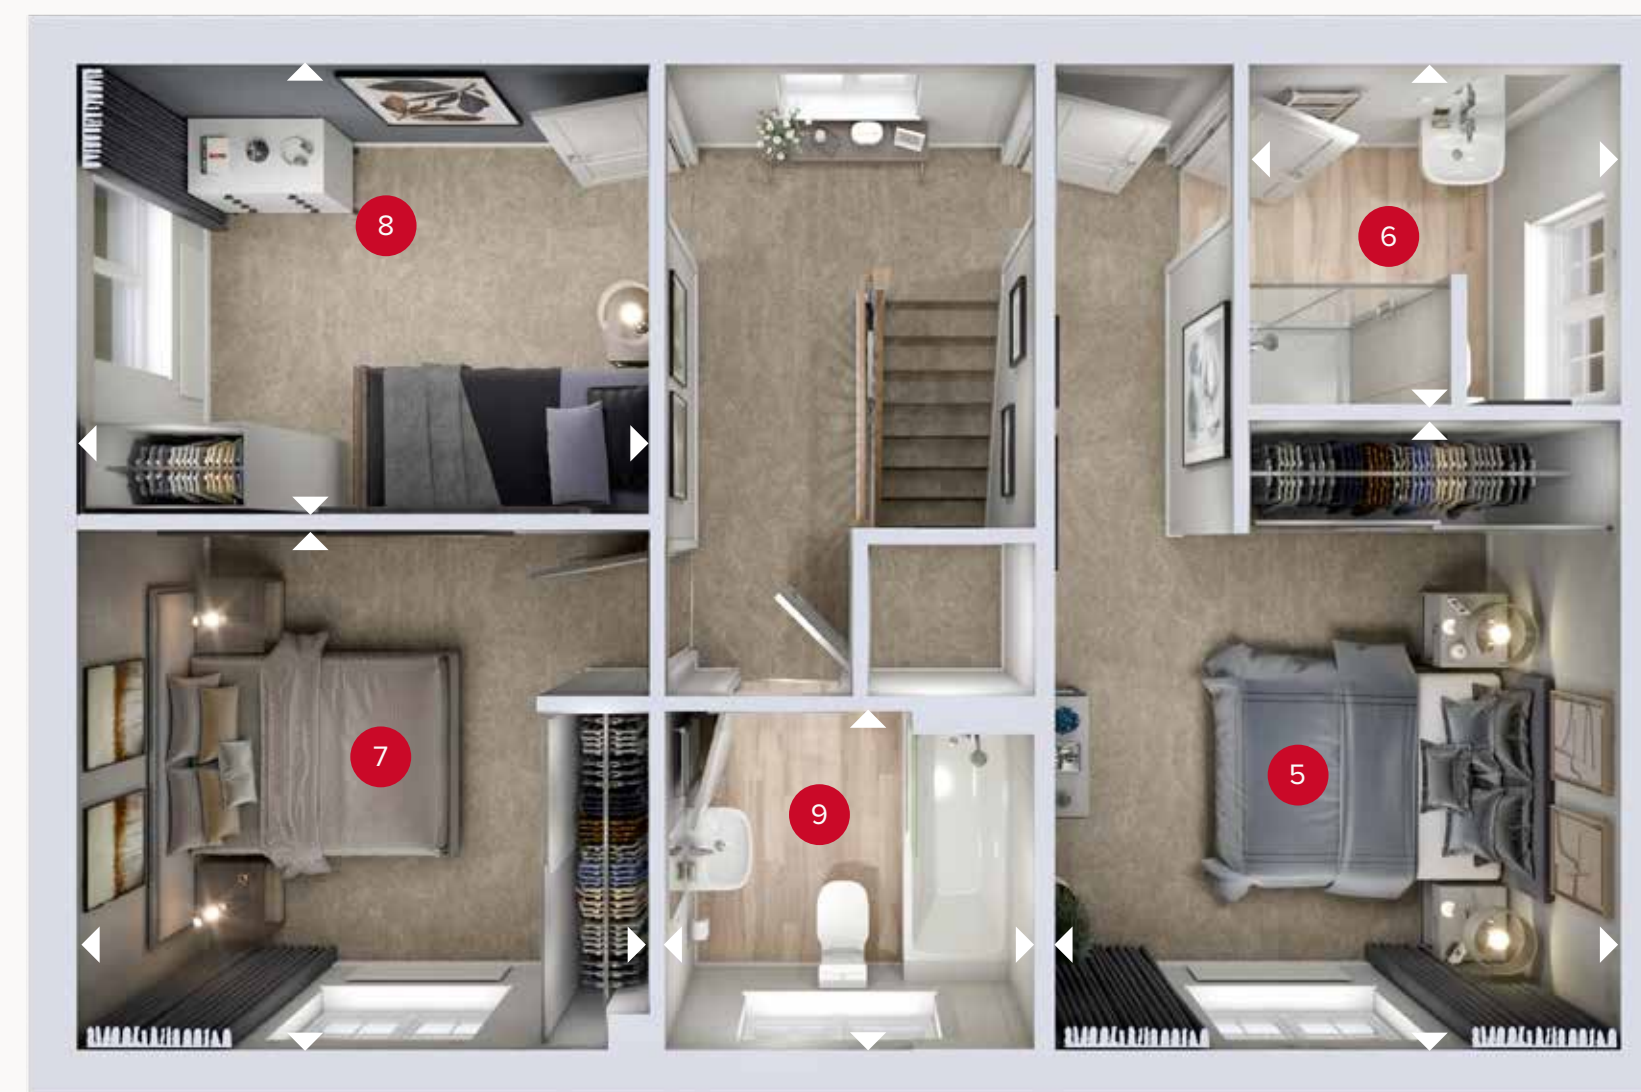

# THE AMBERLEY

**GROUND FLOOR**

**FIRST FLOOR**

## GROUND FLOOR

1	Kitchen/Dining	18'8" x 11'1"	5.70 x 3.37 m
2	Lounge	18'8" x 11'3"	5.70 x 3.43 m
3	Utility	6'10" x 6'0"	2.09 x 1.82 m
4	Cloaks	4'11" x 3'7"	1.50 x 1.10 m

## FIRST FLOOR

5	Bedroom 1	12'0" x 11'4"	3.66 x 3.46 m
6	En-suite	7'11" x 6'5"	2.42 x 1.95 m
7	Bedroom 2	11'3" x 9'11"	3.43 x 3.02 m
8	Bedroom 3	11'3" x 8'6"	3.43 x 2.60 m
9	Bathroom	6'10" x 6'5"	2.09 x 1.95 m