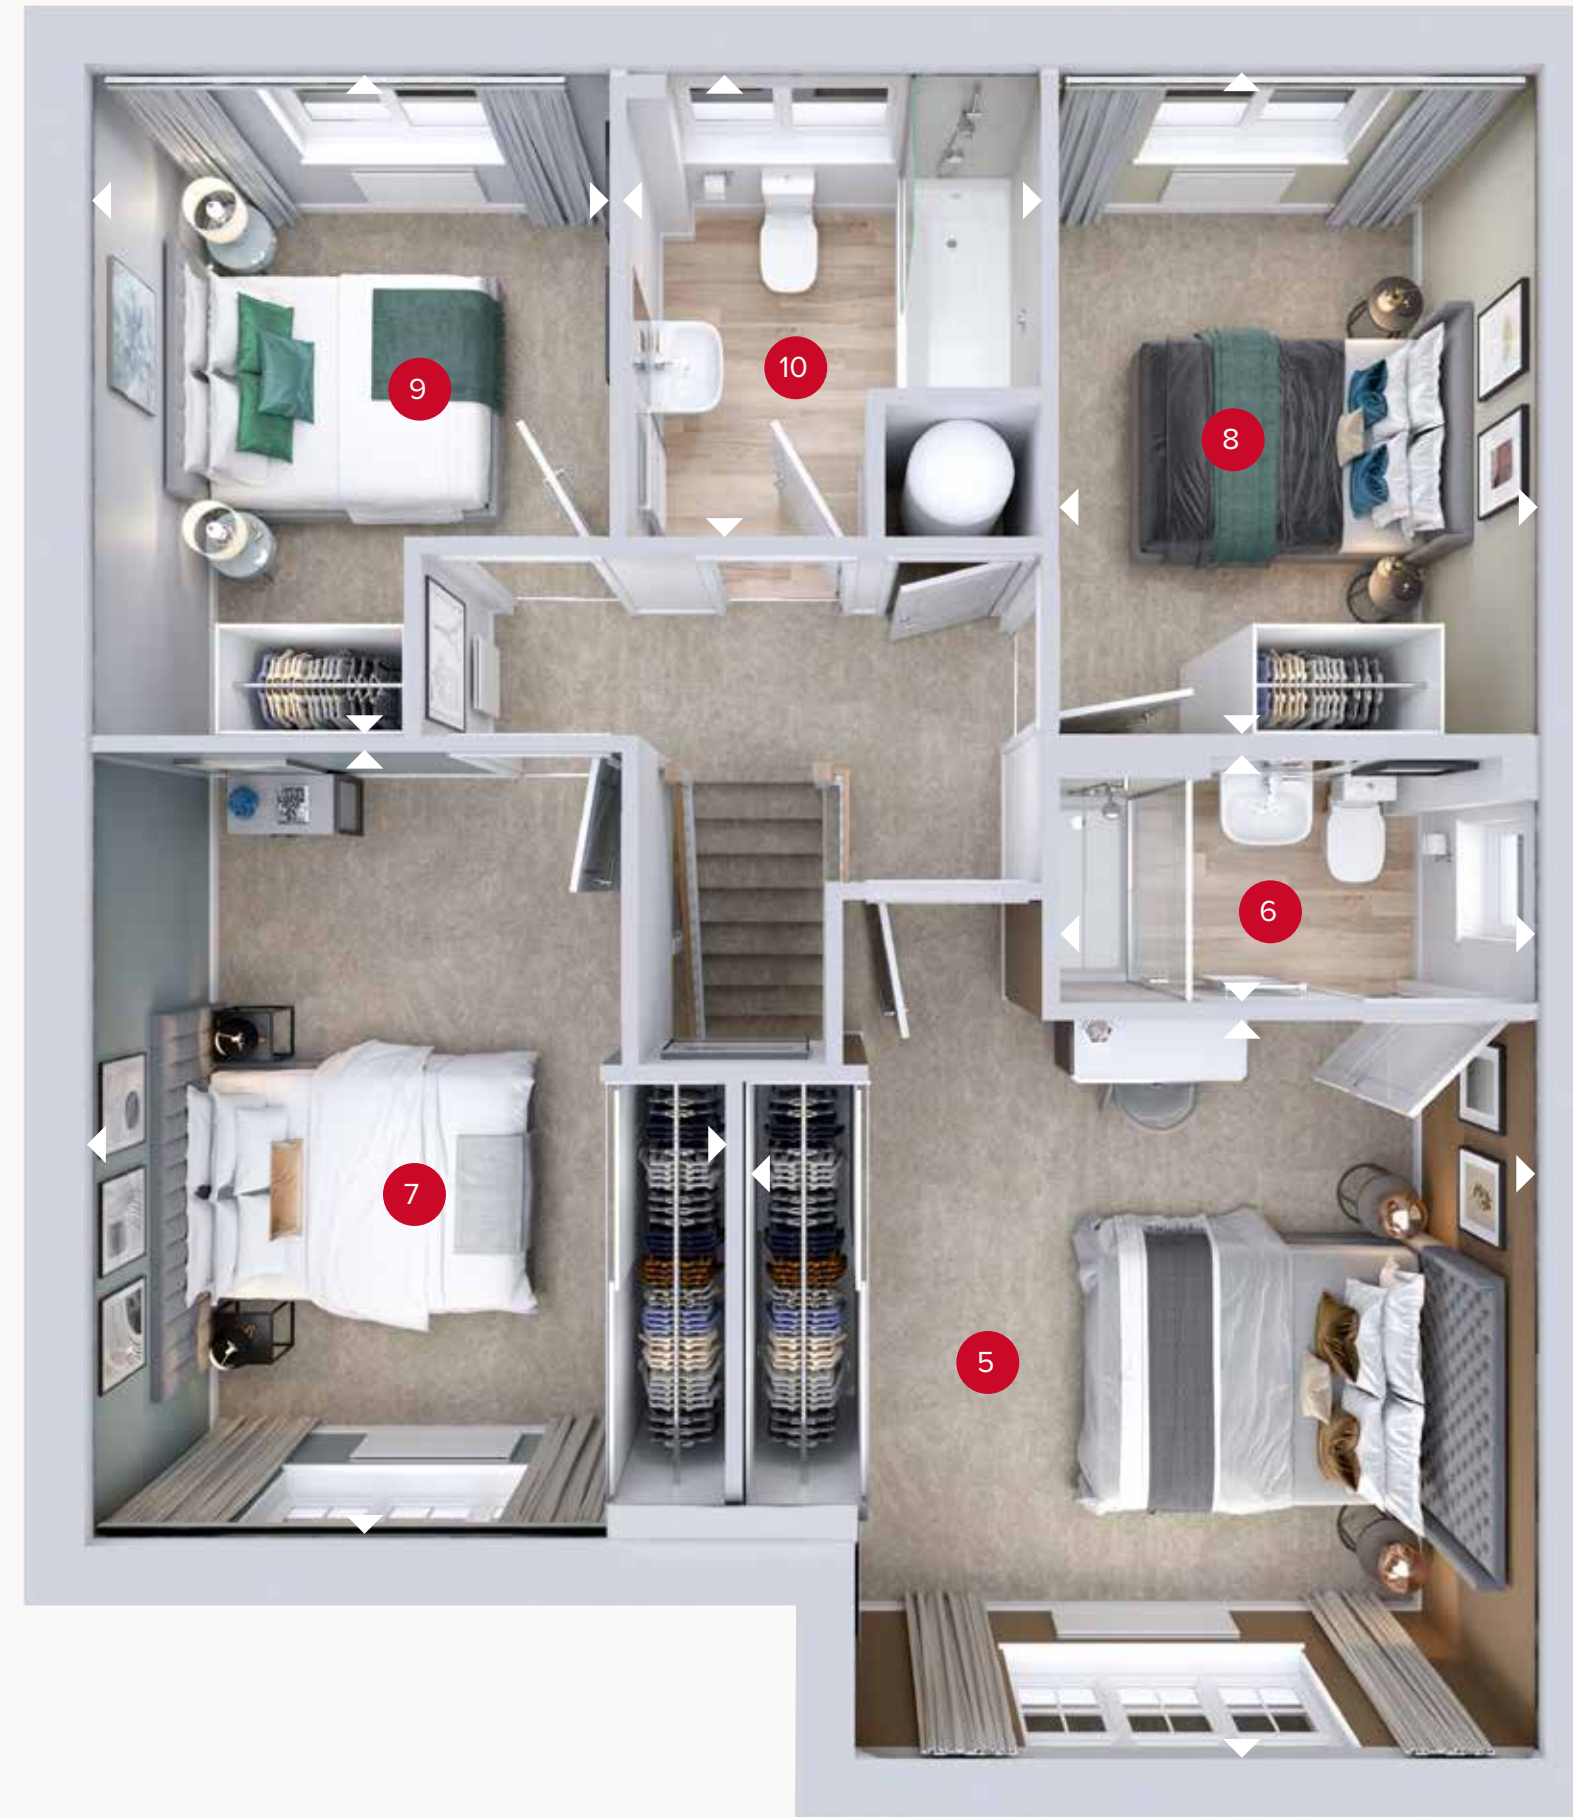

# THE CAMBRIDGE

FOUR BEDROOM DETACHED HOME

 **REDROW**

**GROUND FLOOR**

**FIRST FLOOR**

# THE CAMBRIDGE

## GROUND FLOOR

1	Kitchen/Dining/ Family	25'0" x 12'8"	7.62 x 3.87 m
2	Lounge	16'3" x 11'8"	4.95 x 3.57 m
3	Utility	6'1" x 5'11"	1.85 x 1.80 m
4	Cloaks	6'6" x 5'11"	1.99 x 1.80 m

## FIRST FLOOR

5	Bedroom 1	13'8" x 12'11"	4.16 x 3.94 m
6	En-suite	8'2" x 4'3"	2.49 x 1.30 m
7	Bedroom 2	13'8" x 11'0"	4.17 x 3.36 m
8	Bedroom 3	11'7" x 8'2"	3.52 x 2.49 m
9	Bedroom 4	11'9" x 9'1"	3.58 x 2.76 m
10	Bathroom	8'4" x 7'2"	2.53 x 2.19 m