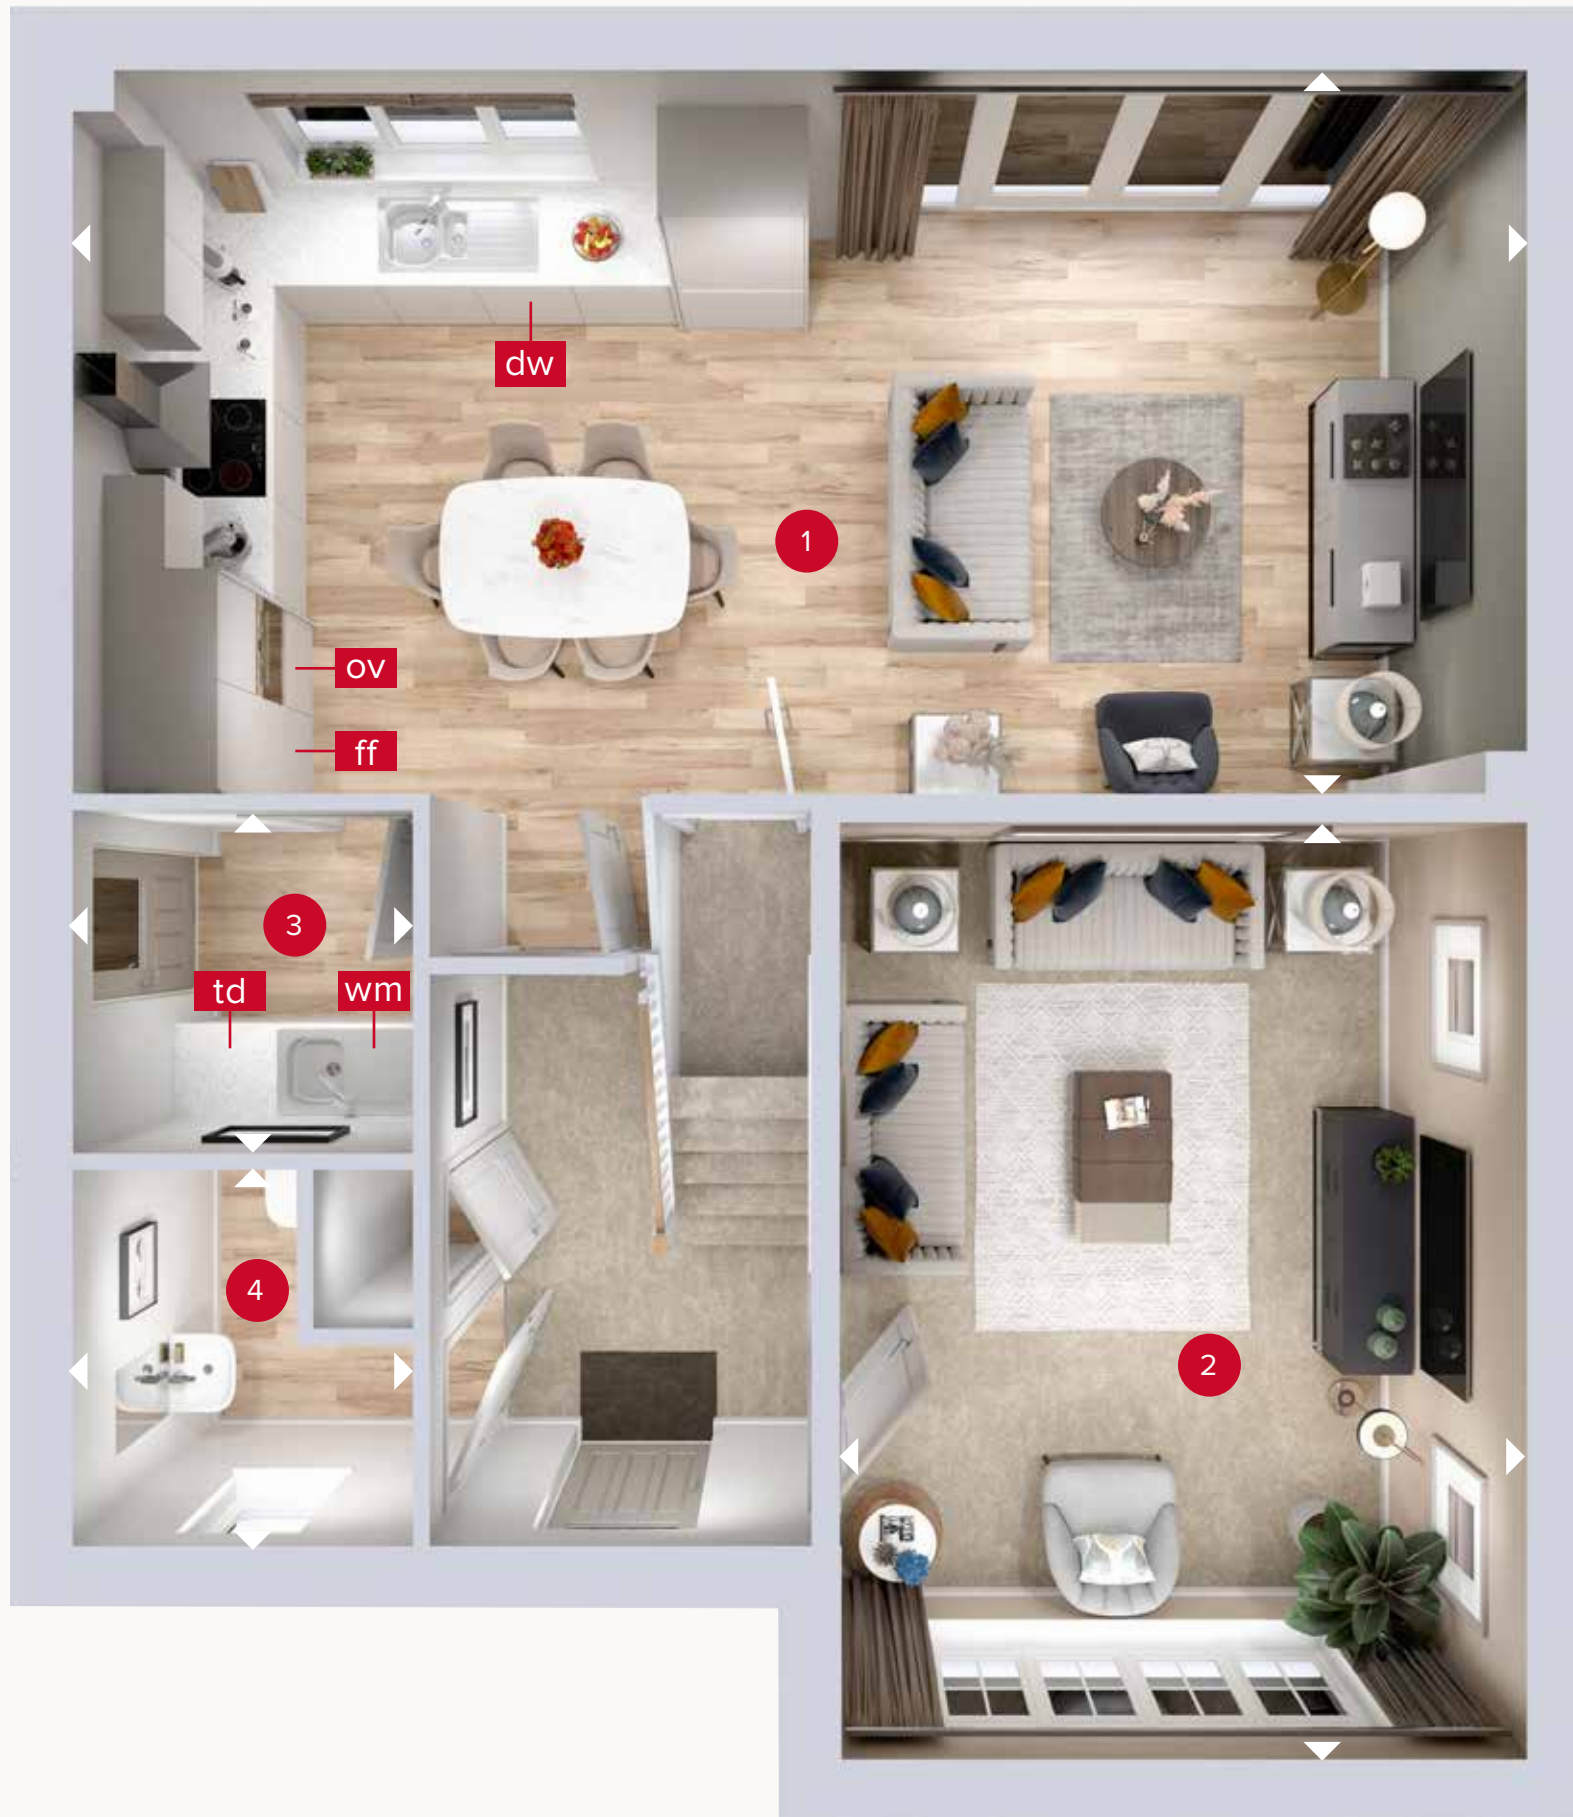

# THE CAMBRIDGE

FOUR BEDROOM DETACHED HOME

 **REDROW**

**HERITAGE**

- REDROW -

# THE CAMBRIDGE

FOUR BEDROOM DETACHED HOME

 **REDROW**

**GROUND FLOOR**

**FIRST FLOOR**

## GROUND FLOOR

1	Kitchen/Dining/ Family	25'0" x 12'8"	7.62 x 3.87 m
2	Lounge	16'3" x 11'8"	4.95 x 3.57 m
3	Utility	6'1" x 5'11"	1.85 x 1.80 m
4	Cloaks	6'6" x 5'11"	1.99 x 1.80 m

## FIRST FLOOR

5	Bedroom 1	13'8" x 12'11"	4.16 x 3.94 m
6	En-suite	8'2" x 4'3"	2.49 x 1.30 m
7	Bedroom 2	13'8" x 11'0"	4.17 x 3.36 m
8	Bedroom 3	11'7" x 8'2"	3.52 x 2.49 m
9	Bedroom 4	11'9" x 9'1"	3.58 x 2.76 m
10	Bathroom	8'4" x 7'2"	2.53 x 2.19 m