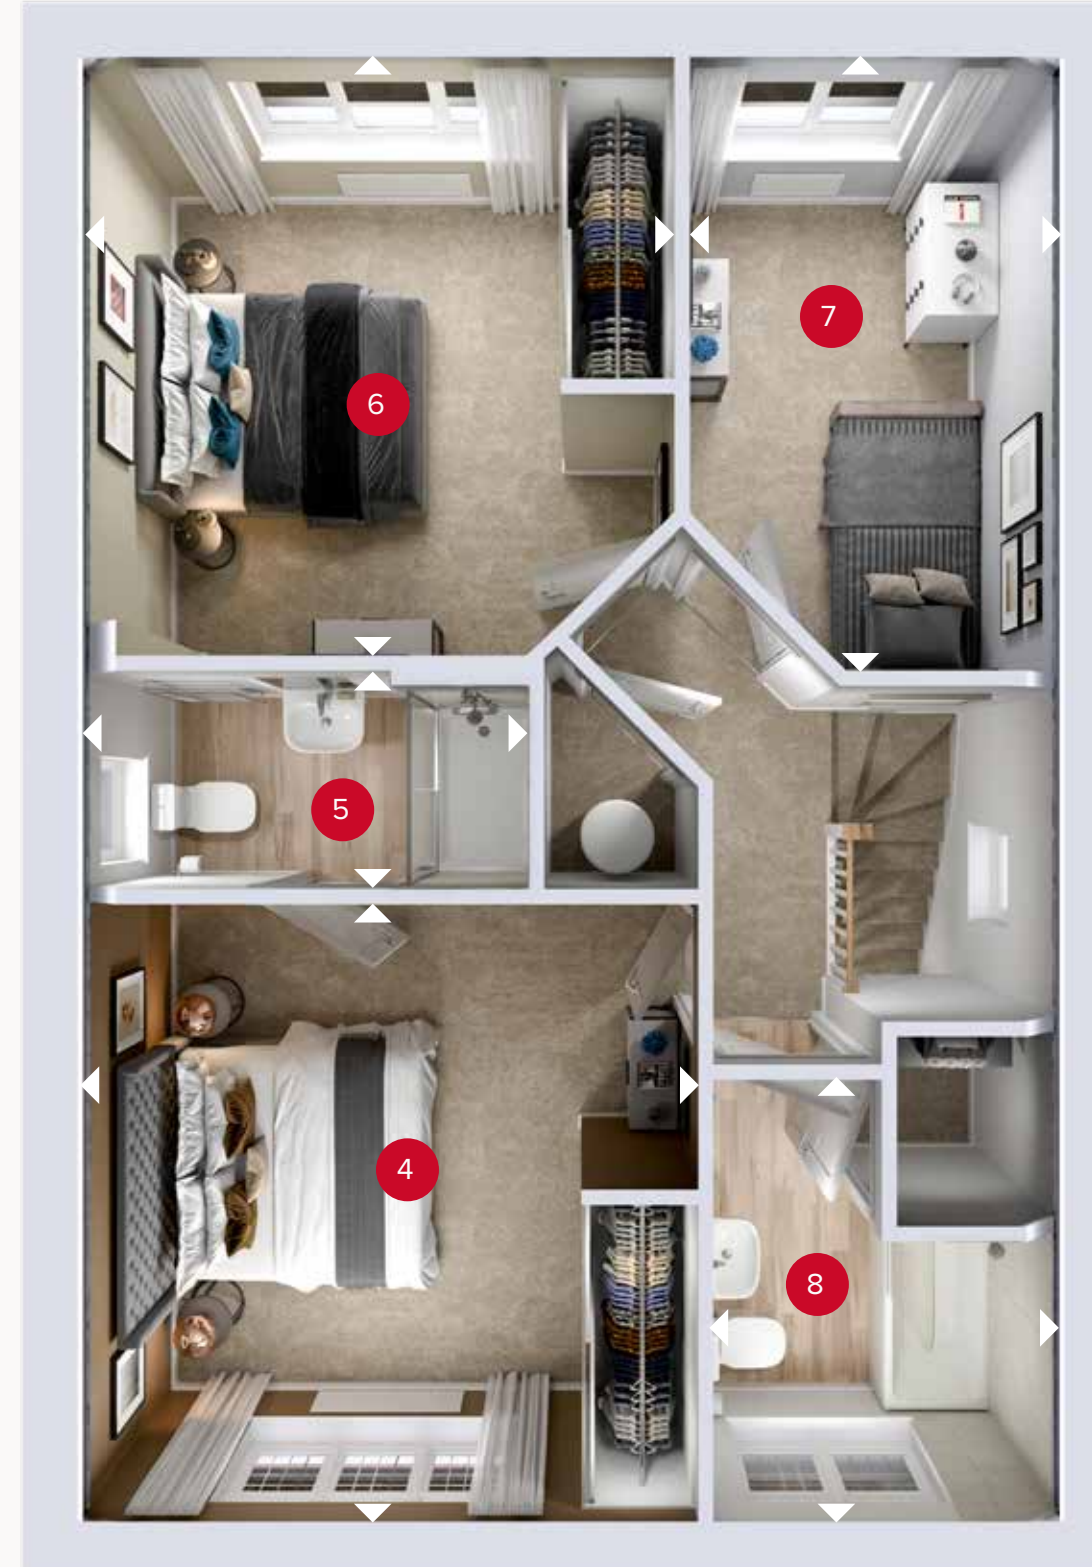

HERITAGE

- REDROW -

THE WARWICK

THREE BEDROOM DETACHED HOME

 **REDROW**

HERITAGE

- REDROW -

THE WARWICK

THREE BEDROOM DETACHED HOME

 **REDROW**

GROUND FLOOR

FIRST FLOOR

THE WARWICK

GROUND FLOOR

1 Lounge	15'7" x 11'6"	4.75 x 3.49 m
2 Kitchen/ Dining	18'9" x 12'3"	5.70 x 3.73 m
3 Cloaks	5'7" x 3'2"	1.70 x 0.98 m

FIRST FLOOR

4 Bedroom 1	12'0" x 11'8"	3.66 x 3.56 m
5 En-suite	8'3" x 4'2"	2.51 x 1.27 m
6 Bedroom 2	11'6" x 11'3"	3.50 x 3.42 m
7 Bedroom 3	12'4" x 7'2"	3.75 x 2.19 m
8 Bathroom	8'9" x 6'9"	2.66 x 2.05 m