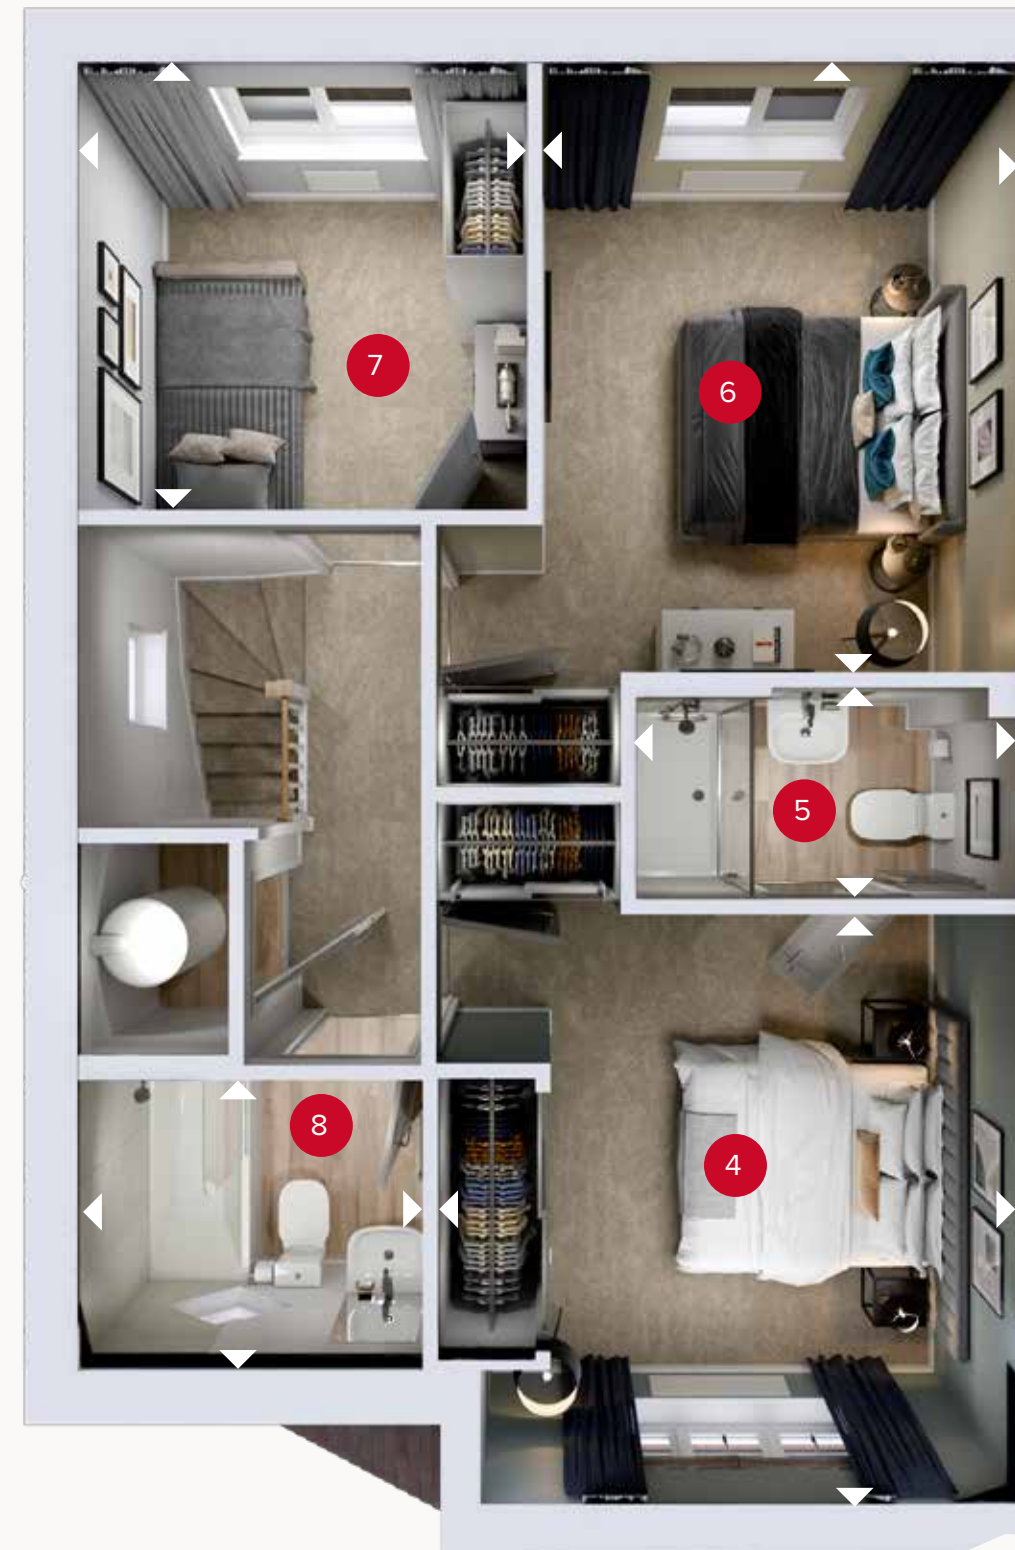

HERITAGE

- REDROW -

THE LETCHWORTH

THREE BEDROOM DETACHED HOME

 **REDROW**

HERITAGE

- REDROW -

THE LETCHWORTH

THREE BEDROOM DETACHED HOME

 **REDROW**

GROUND FLOOR

FIRST FLOOR

THE LETCHWORTH

GROUND FLOOR

1	Kitchen/Dining	18'1" x 11'5"	5.50 x 3.48 m
2	Lounge	16'1" x 11'0"	4.89 x 3.35 m
3	Cloaks	6'4" x 2'11"	1.94 x 0.90 m

FIRST FLOOR

4	Bedroom 1	11'5" x 11'1"	3.47 x 3.38 m
5	En-suite	7'5" x 4'1"	2.26 x 1.25 m
6	Bedroom 2	11'11" x 9'3"	3.62 x 2.81 m
7	Bedroom 3	8'8" x 8'7"	2.64 x 2.61 m
8	Bathroom	6'8" x 5'7"	2.03 x 1.71 m