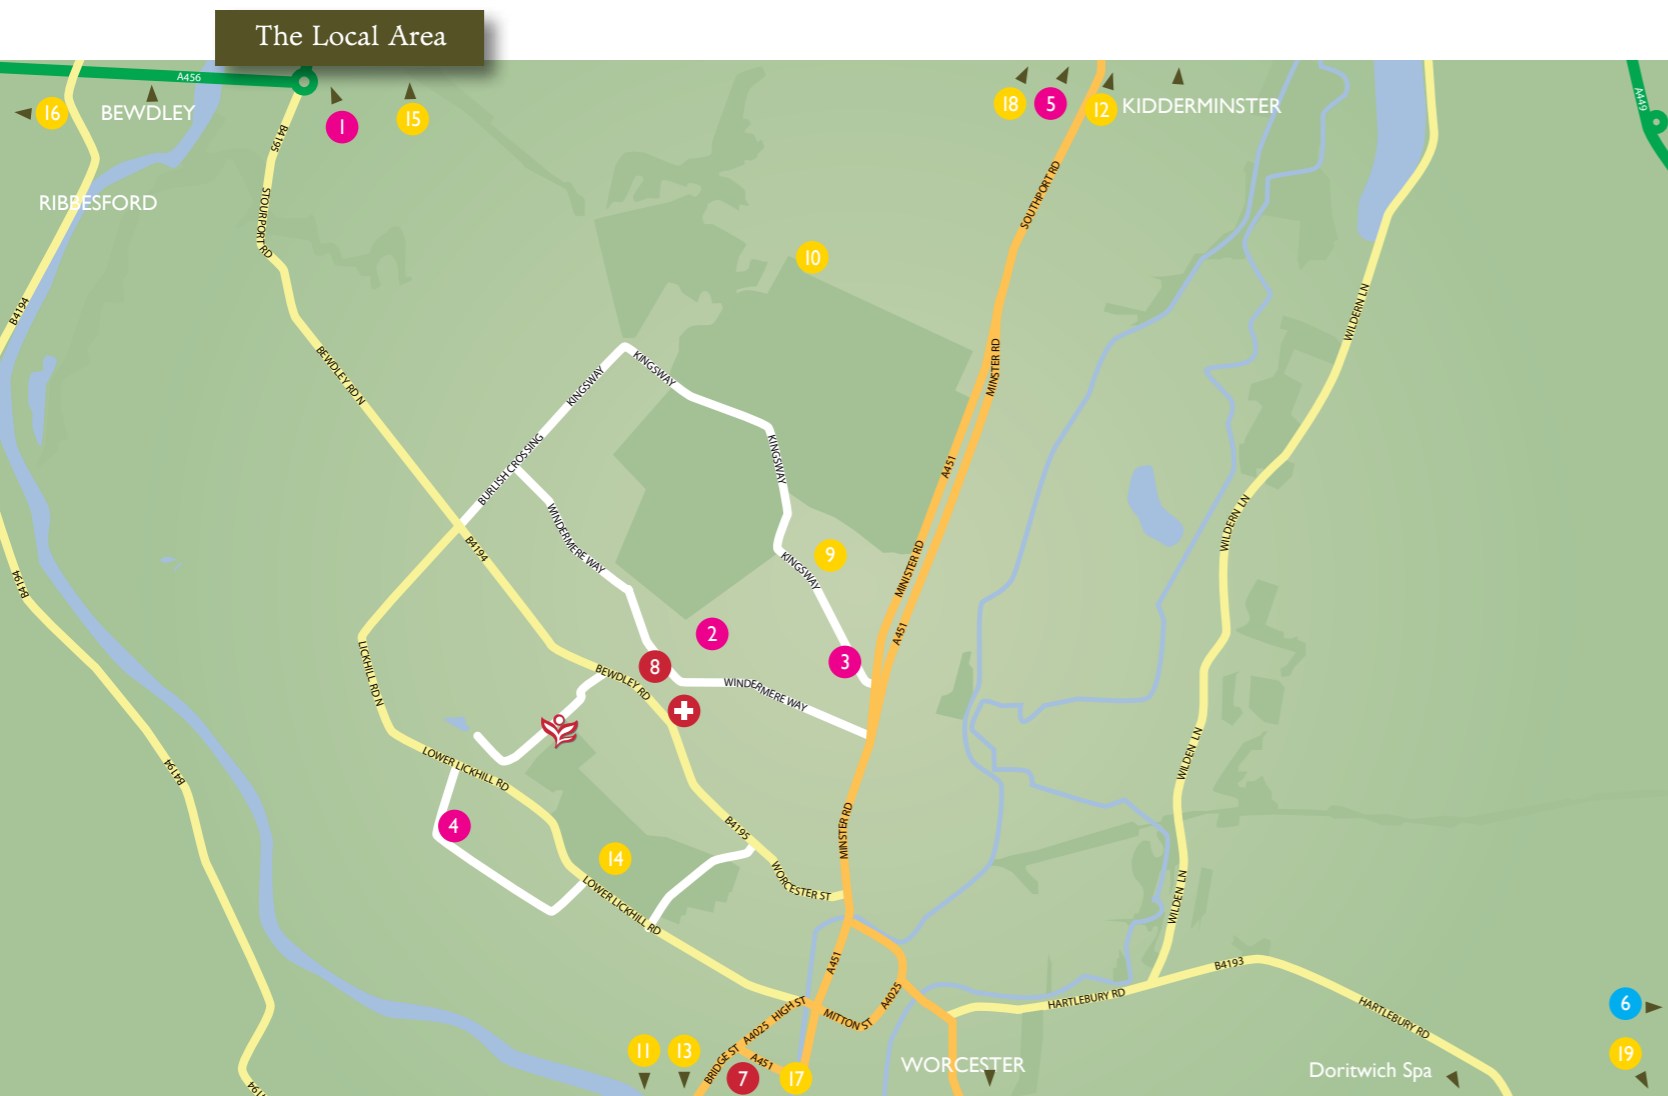

# About Hamlet Place

The Local Area

## TRANSPORT

- 6 Hartlebury Rail Station

## HEALTH

- 7 Lucy Baldwin Hospital
- 8 York House Medical Centre
- 9 Arrowsmith R Dental Clinic

## Local Amenities

Stourport on Severn is described as 'a unique Georgian canal town in the heart of the Severn Valley'. Yet while it is rich in history and tradition, it is also current and contemporary, with a brand new £50million town centre redevelopment designed for modern lifestyles.