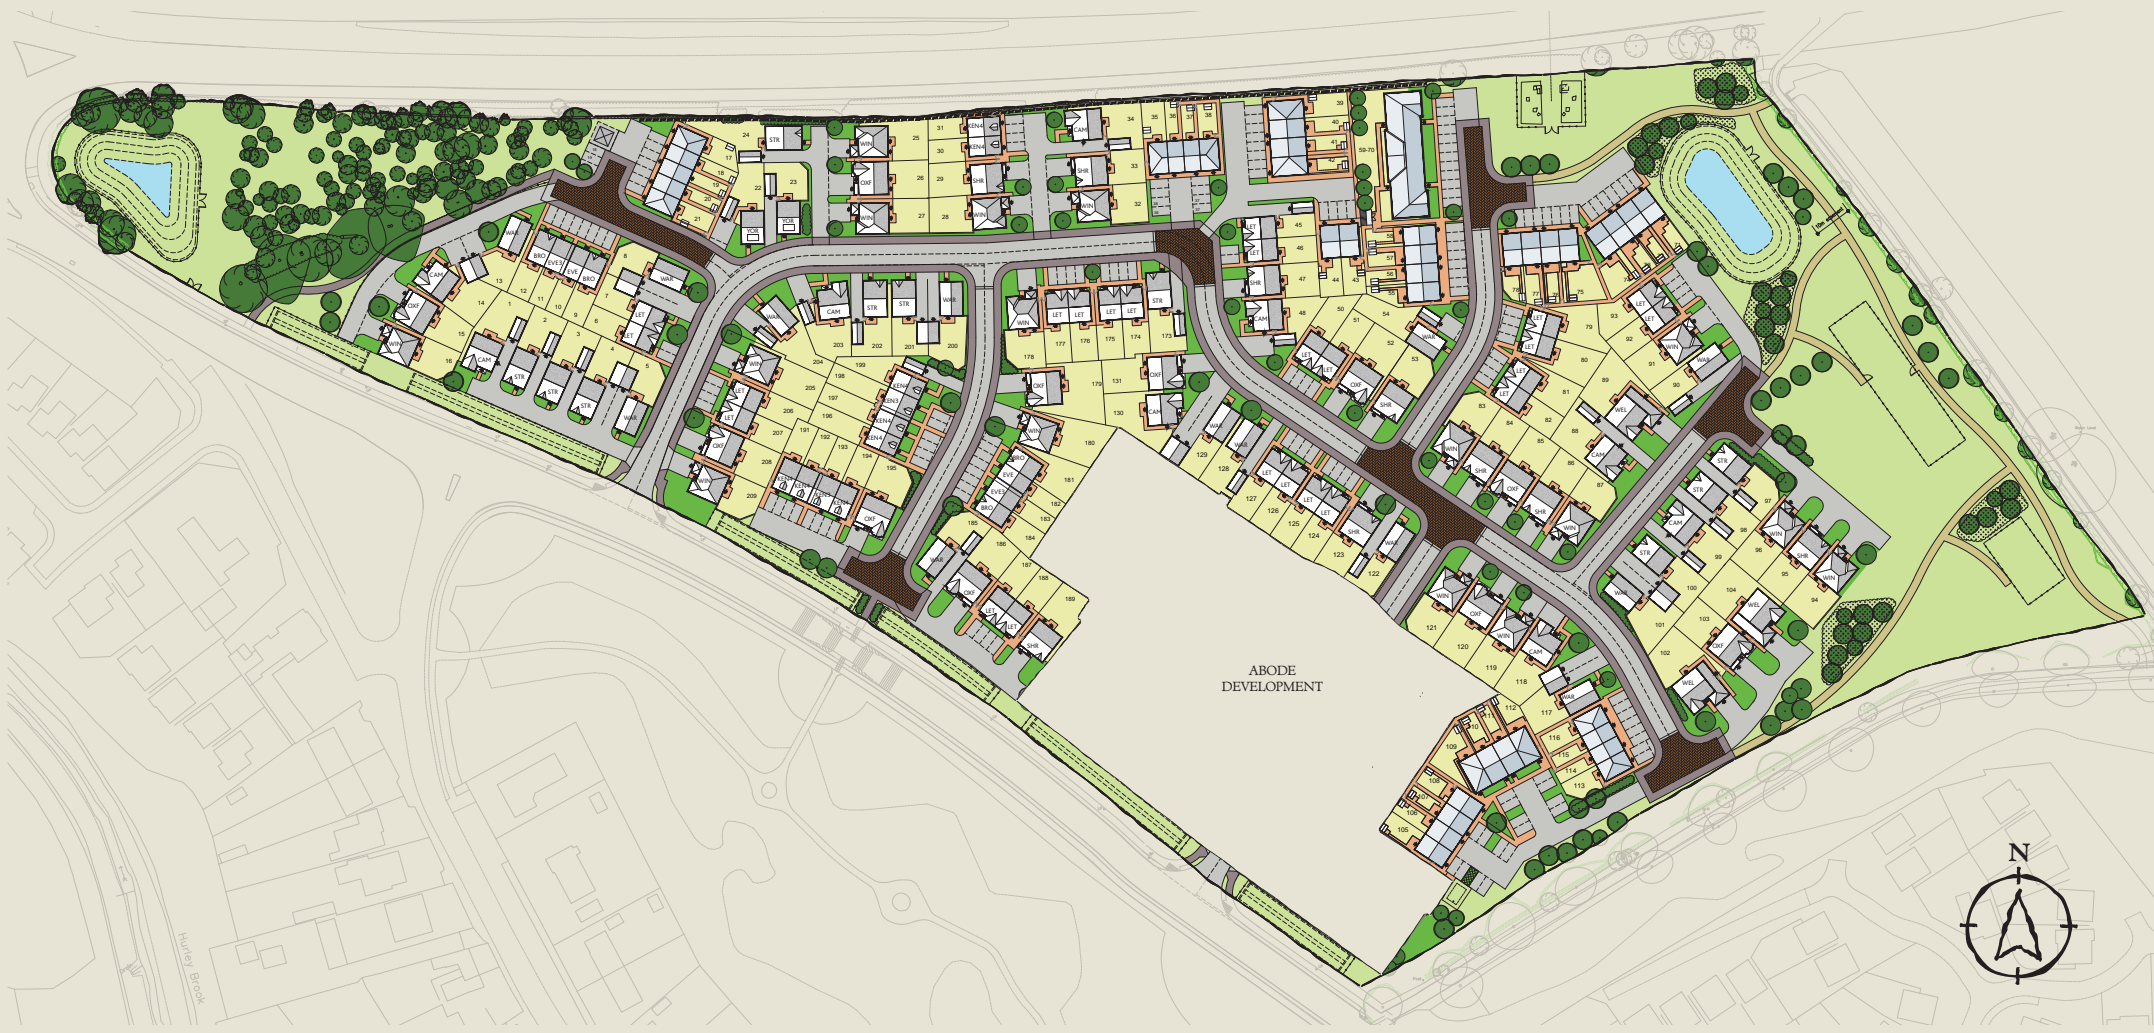

THE COPPICE

LEEGOMERY

This plan is indicative and is intended for guidance only and does not form part of any contract or agreement, nor does it show ownership boundaries, easements or wayleaves. For specific details, other than general site layout, please liaise directly with our site sales consultant.

KEY

EVE EVESHAM 2 Bedroom home	EVE3 EVESHAM 3 3 Bedroom home	BRO BROADWAY 3 Bedroom home	LET LETCWORTH 3 Bedroom home	WAR WARWICK 3 Bedroom home	KEN4 KENILWORTH 4 4 Bedroom home	KEN3 KENILWORTH 3 3 Bedroom home	
STR STRATFORD 4 Bedroom home	WIN WINDSOR 4 Bedroom home	OXF OXFORD 4 Bedroom home	CAM CAMBRIDGE 4 Bedroom home	YOR YORK 4 Bedroom home	SHR SHREWSBURY 4 Bedroom home	WEL WELWYN 4 Bedroom home	AFFORDABLE HOUSING