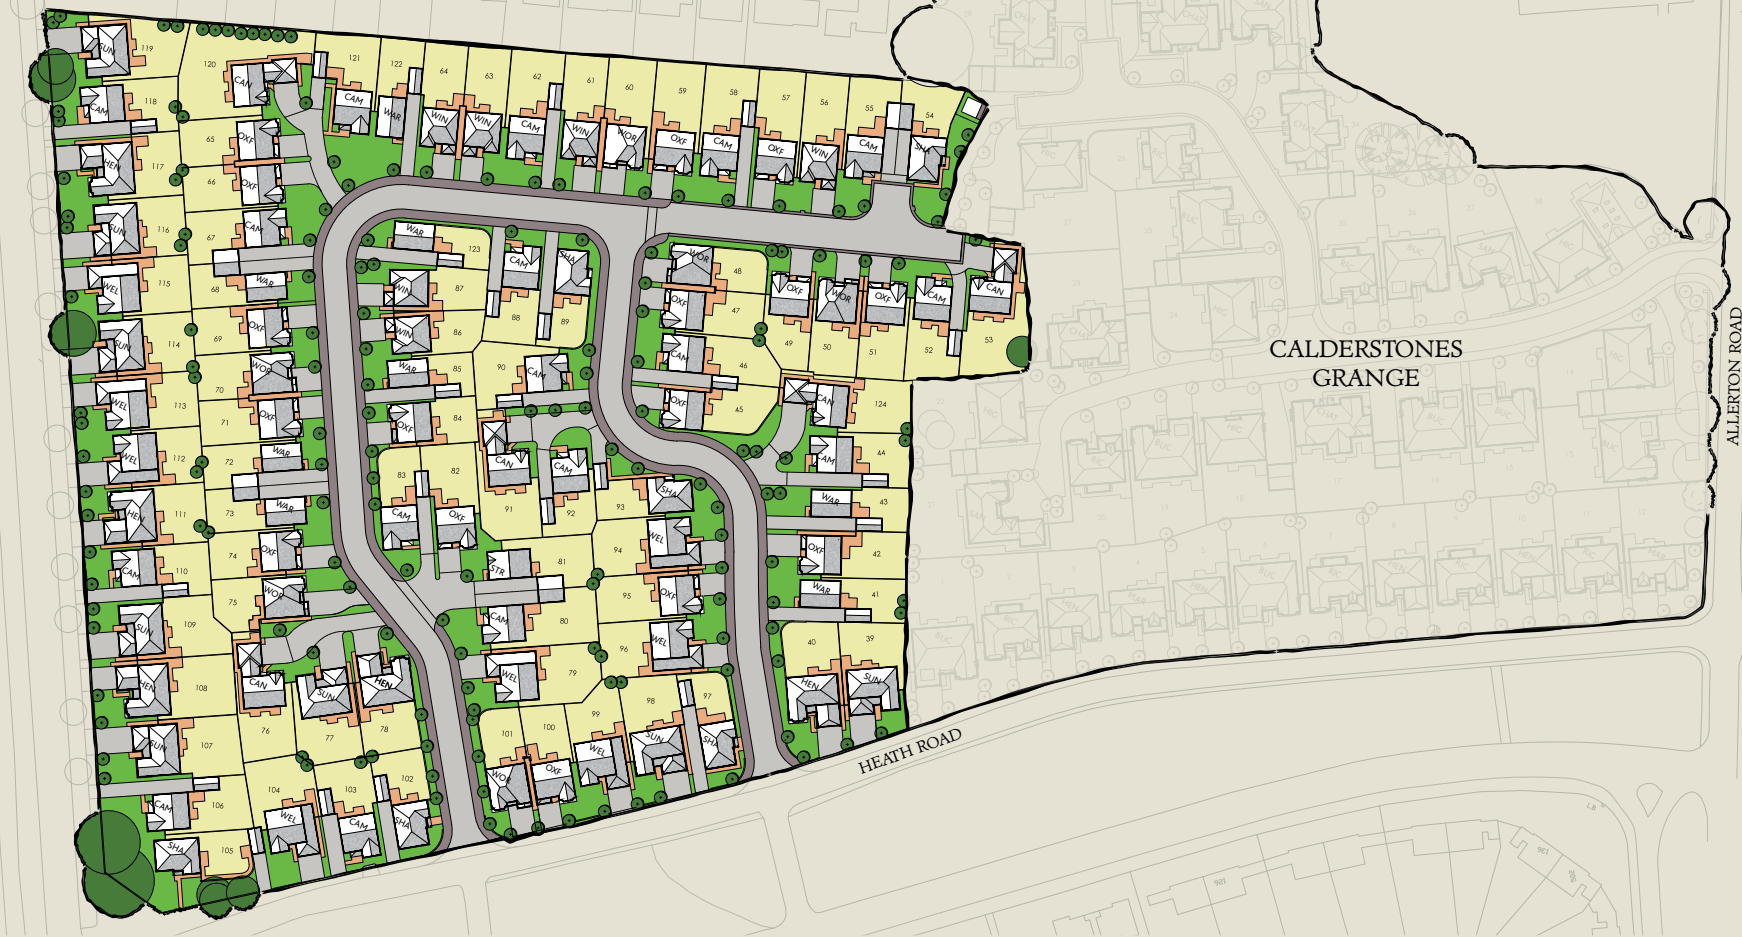

# NEW HEYS

## ALLERTON

CALDERSTONES GRANGE

This plan is indicative and is intended for guidance only and does not form part of any contract or agreement, nor does it show ownership boundaries, easements or wayleaves. For specific details, other than general site layout, please liaise directly with our site sales consultant.

- 
**WAR**  
 WARWICK  
 3 Bedroom home
- 
**WIN**  
 WINDSOR  
 4 Bedroom home
- 
**STR**  
 STRATFORD  
 4 Bedroom home
- 
**WOR**  
 WORCESTER  
 3 Bedroom home
- 
**OXF**  
 OXFORD  
 4 Bedroom home
- 
**CAM**  
 CAMBRIDGE  
 4 Bedroom home
- 
**SHA**  
 SHAFESBURY  
 4 Bedroom home
- 
**CAN**  
 CANTERBURY  
 4 Bedroom home
- 
**WEL**  
 WELWYN  
 4 Bedroom home
- 
**SUN**  
 SUNNINGDALE  
 4 Bedroom home
- 
**HEN**  
 HENLEY  
 4 Bedroom home