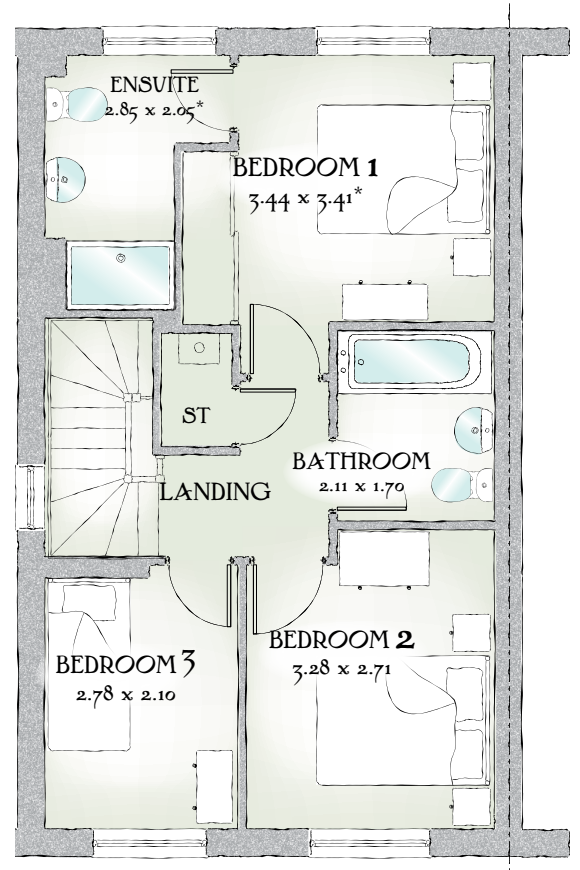

Malvern

THREE BEDROOM HOME

 REDROW

Malvern

THREE BEDROOM HOME

908 SQ FT | THREE BEDROOM HOME

Simple, yet stylish, compact yet undeniably chic, these superb homes offer the perfect combination of quality and value, space and savings, all created with the same high levels of craftsmanship that set all Redrow Homes apart.

GROUND FLOOR

Lounge	18'2" x 12'2"	5.53 x 3.70 m*
Kitchen/ Dining	16'1" x 10'11"	4.90 x 3.08 m
Cloaks	5'7" x 3'8"	1.70 x 1.11 m

FIRST FLOOR

Bedroom 1	11'3" x 11'2"	3.44 x 3.41 m*
EnSuite	9'4" x 6'9"	2.85 x 2.05 m*
Bedroom 2	10'9" x 8'11"	3.28 x 2.71 m
Bedroom 3	9'1" x 6'11"	2.78 x 2.10 m
Bathroom	6'11" x 5'7"	2.11 x 1.70 m

Customers should note this illustration is an example of The Malvern house type. All dimensions indicated are approximate and furniture layout is for illustrative purposes only. Homes may be a 'handed' (mirror image) versions of the illustrations, and may be detached, semi-detached or terraced. Materials used may differ from plot to plot including render and roof tile colours. Detailed plans and specifications are available for inspection for each plot at our Marketing Suite during working hours and customers must check their individual specifications prior to making reservation.

KEY  Hob  Oven  Fridge/freezer  w/d Washer / dryer space
*Max dimensions Note: Bedroom dimensions taken into wardrobe recess. All wardrobes are subject to site specification. Please see Sales Consultant for further details.