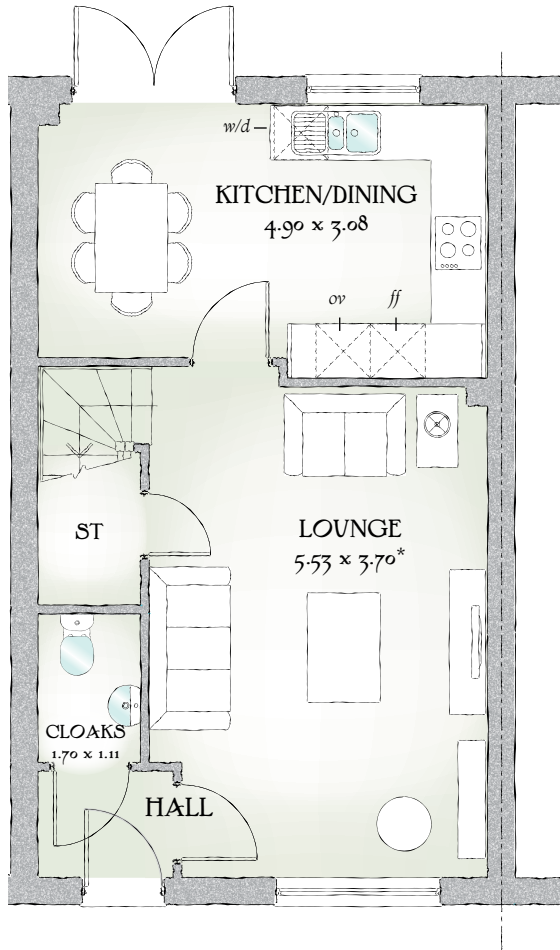

Malvern

THREE BEDROOM HOME

 REDROW

Malvern

THREE BEDROOM HOME

908 SQ FT | THREE BEDROOM HOME

Simple, yet stylish, compact yet undeniably chic, these superb homes offer the perfect combination of quality and value, space and savings, all created with the same high levels of craftsmanship that set all Redrow Homes apart.

GROUND FLOOR

Lounge	18'2" x 12'2"	5.53 x 3.70 m*
Kitchen/ Dining	16'1" x 10'11"	4.90 x 3.08 m
Cloaks	5'7" x 3'8"	1.70 x 1.11 m

FIRST FLOOR

Bedroom 1	11'3" x 11'2"	3.44 x 3.41 m*
EnSuite	9'4" x 6'9"	2.85 x 2.05 m*
Bedroom 2	10'9" x 8'11"	3.28 x 2.71 m
Bedroom 3	9'1" x 6'11"	2.78 x 2.10 m
Bathroom	6'11" x 5'7"	2.11 x 1.70 m

Customers should note this illustration is an example of The Malvern house type. All dimensions indicated are approximate and furniture layout is for illustrative purposes only. Homes may be a 'handed' (mirror image) versions of the illustrations, and may be detached, semi-detached or terraced. Materials used may differ from plot to plot including render and roof tile colours. Detailed plans and specifications are available for inspection for each plot at our Marketing Suite during working hours and customers must check their individual specifications prior to making reservation.

KEY  Hob  Oven  Fridge/freezer  w/d Washer / dryer space
*Max dimensions Note: Bedroom dimensions taken into wardrobe recess. All wardrobes are subject to site specification. Please see Sales Consultant for further details.