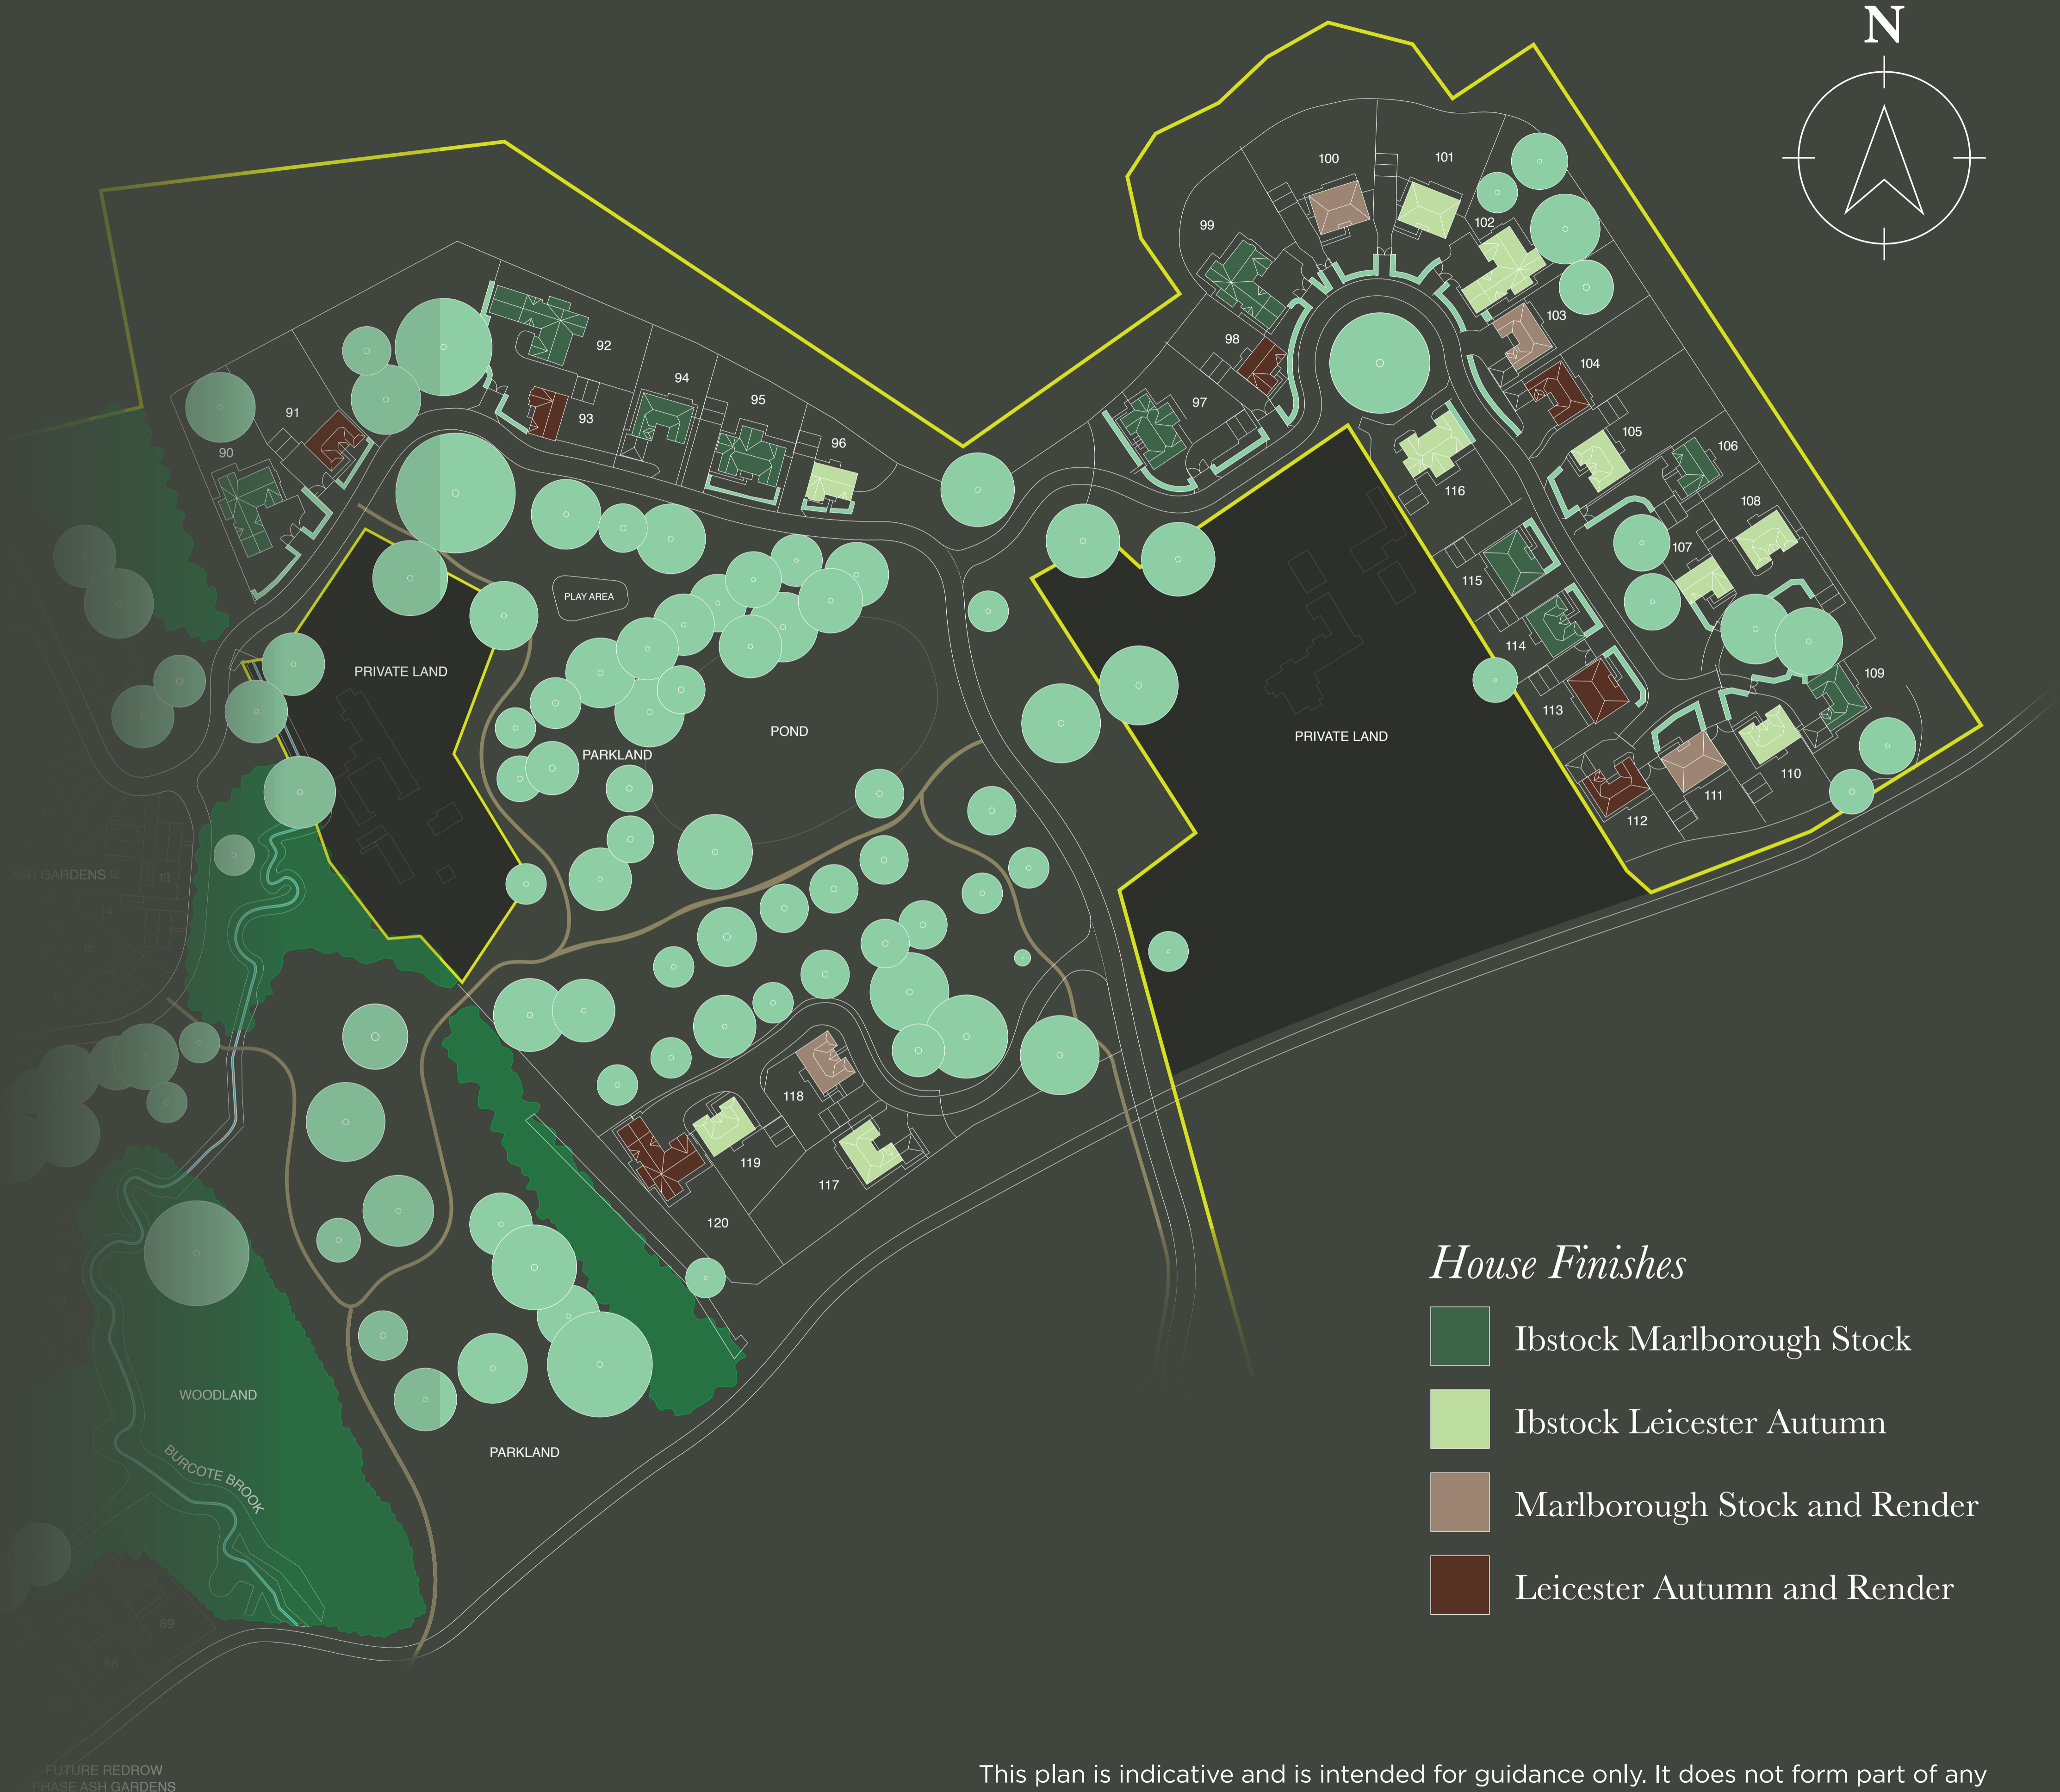

# OAK VIEW

BURCOTE PARK, WOOD BURCOTE

## KEY

**Magnolia** | 4 Bedroom home

Plots: 93, 96, 98, 106 & 107

**Aspen** | 5 Bedroom home

Plots: 91, 105, 108, 110, 114,  
118 & 119

**Mulberry** | 5 Bedroom home

Plots: 94, 103, 104, 109, 112 & 117

**Ash** | 5 Bedroom home

Plots: 100, 101, 111, 113 & 115

**Beech** | 5 Bedroom home

Plots: 95, 97 & 116

**Oak** | 5 Bedroom home

Plots: 90, 92, 99, 102 & 120

This plan is indicative and is intended for guidance only. It does not form part of any contract or agreement, nor does it show complete ownership boundaries, easements or wayleaves. For specific details, please liaise directly with our site sales consultant.