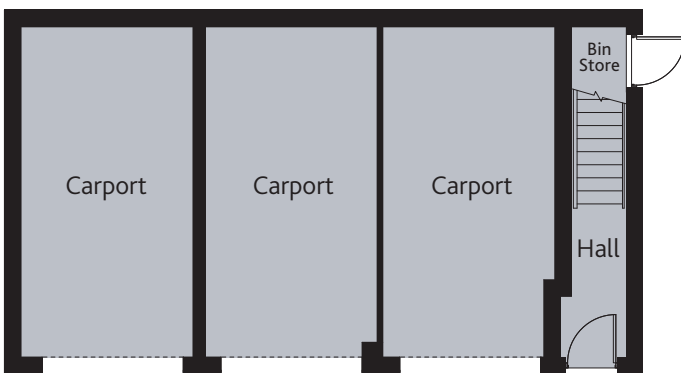

SHAW
2 BEDROOM HOME
DETACHED COACH HOUSE

OSBORNE
GATE
AT JENNETTS PARK

BRACKNELL

SHAW

2 BEDROOM HOME

DETACHED COACH HOUSE

BRACKNELL

The Shaw is a captivating and spacious two bedroom home; perfect for the smaller family. Offering two generous double bedrooms, a family bathroom, a spacious lounge and cleverly designed kitchen and dining areas.

FIRST FLOOR

Lounge	17'5" x 12'8"	5.31 x 3.87m
Kitchen	10'6" x 8'10"	3.20 x 2.69m
Dining	8'7" x 6'3"	2.62 x 1.90m
Bedroom 1	17'1" x 9'1"	5.20 x 2.77m
Bedroom 2	10'0" x 9'6"	3.04 x 2.90m
Bathroom	6'9" x 5'7"	2.07 x 1.70m

CONSUMER CODE FOR HOME BUILDERS
www.consumercode.co.uk

Customers should note this illustration is an example of the Shaw house type. All dimensions indicated are approximate and furniture layout is for illustrative purposes only. Homes may be 'handed' (mirror image) versions of the illustrations, and may be detached, semi-detached or terraced. Materials used may differ from plot to plot including render and roof tile colours. Detailed plans and specifications are available for inspection for each plot at our Sales Centre during working hours and customers must check their individual specifications prior to making a reservation.