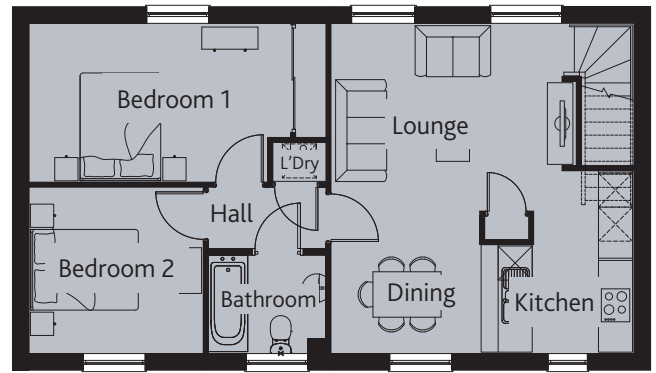

SHAW
2 BEDROOM HOME
DETACHED COACH HOUSE

OSBORNE
GATE
AT JENNETTS PARK

BRACKNELL

SHAW

2 BEDROOM HOME

DETACHED COACH HOUSE

BRACKNELL

The Shaw is a captivating and spacious two bedroom home; perfect for the smaller family. Offering two generous double bedrooms, a family bathroom, a spacious lounge and cleverly designed kitchen and dining areas.

FIRST FLOOR

Lounge	17'5" x 12'8"	5.31 x 3.87m
Kitchen	10'6" x 8'10"	3.20 x 2.69m
Dining	8'7" x 6'3"	2.62 x 1.90m
Bedroom 1	17'1" x 9'1"	5.20 x 2.77m
Bedroom 2	10'0" x 9'6"	3.04 x 2.90m
Bathroom	6'9" x 5'7"	2.07 x 1.70m

CONSUMER CODE FOR HOME BUILDERS
www.consumercode.co.uk

Customers should note this illustration is an example of the Shaw house type. All dimensions indicated are approximate and furniture layout is for illustrative purposes only. Homes may be 'handed' (mirror image) versions of the illustrations, and may be detached, semi-detached or terraced. Materials used may differ from plot to plot including render and roof tile colours. Detailed plans and specifications are available for inspection for each plot at our Sales Centre during working hours and customers must check their individual specifications prior to making a reservation.