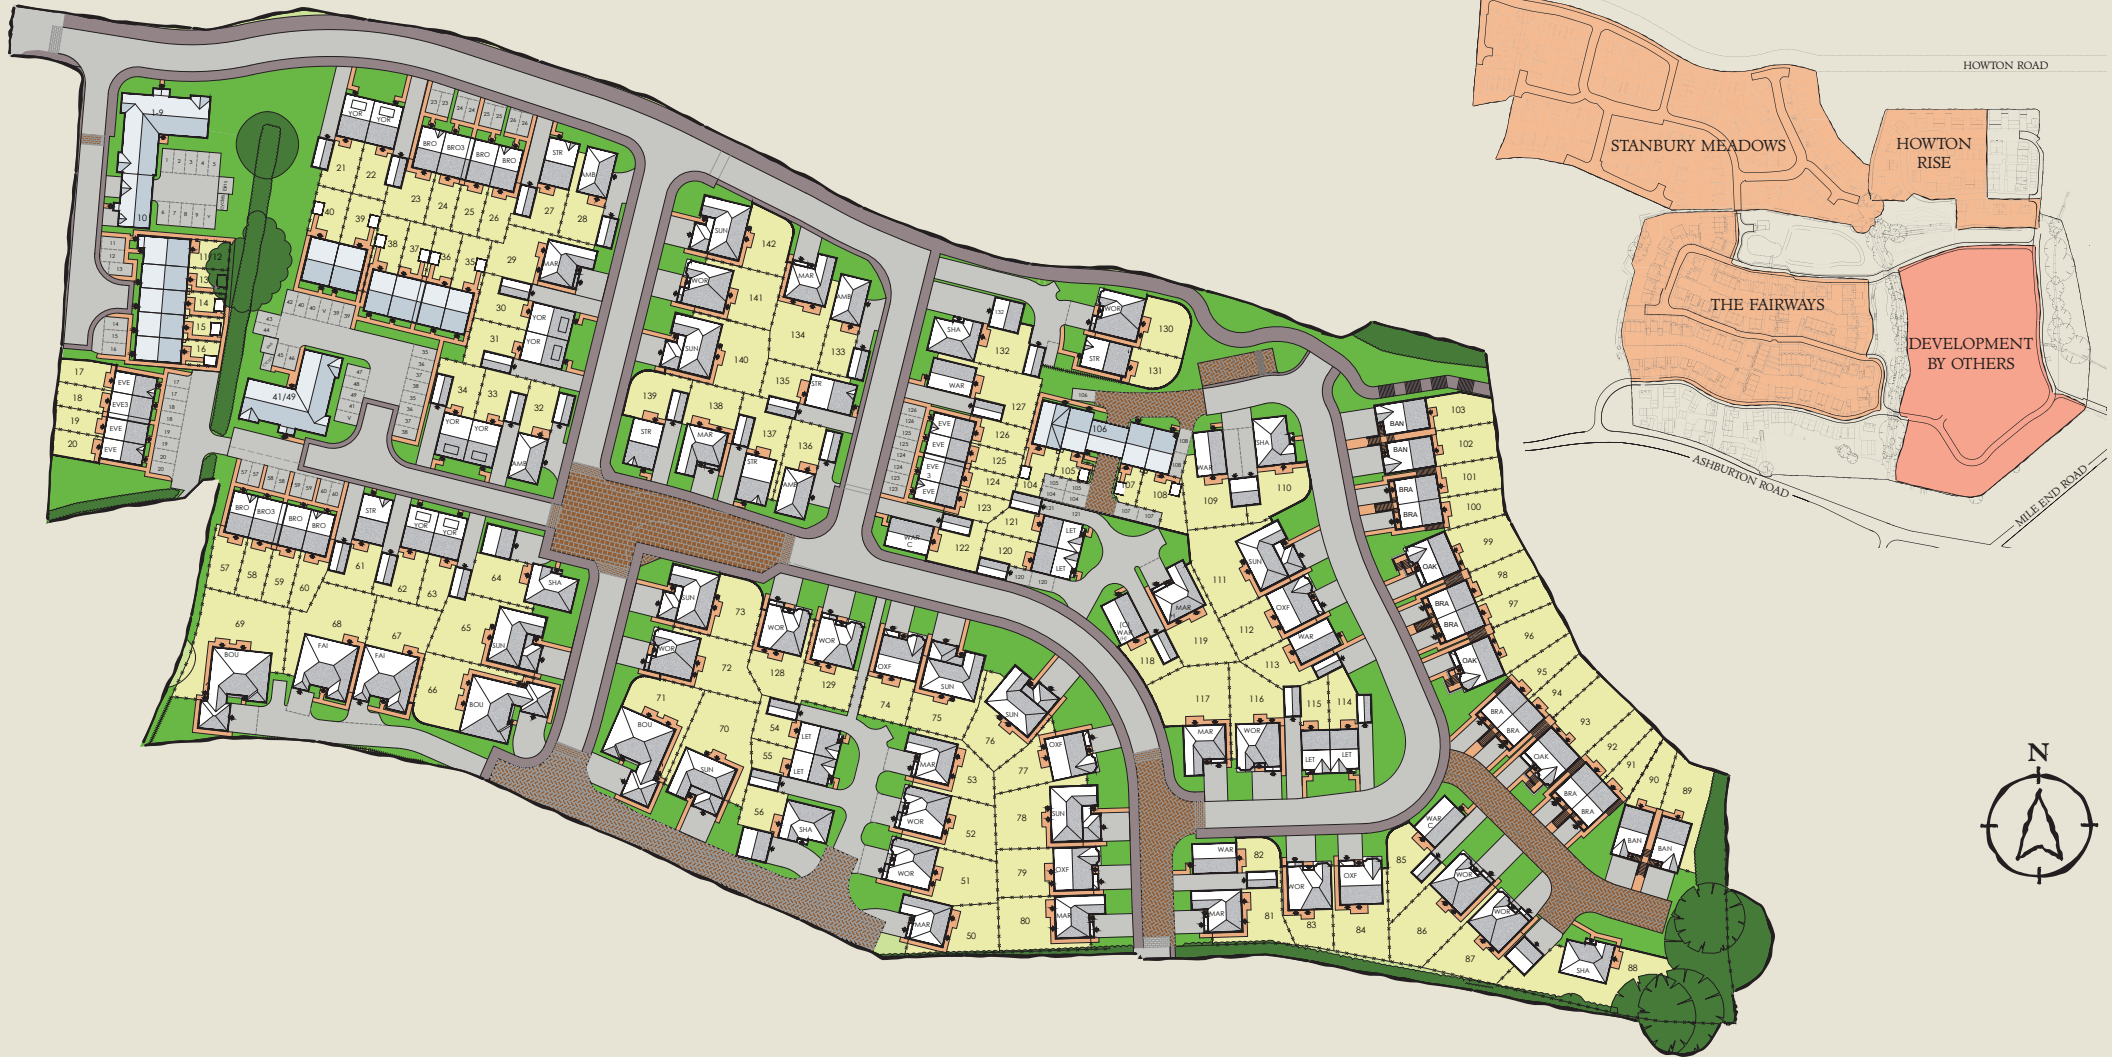

STANBURY MEADOWS

NEWTON ABBOT

This plan is indicative and is intended for guidance only and does not form part of any contract or agreement, nor does it show ownership boundaries, easements or wayleaves. For specific details, other than general site layout, please liaise directly with our site sales consultant.

EVESHAM 2 Bedroom home	EVESHAM 3 3 Bedroom home	BROADWAY 3 Bedroom home	BROADWAY 3 3 Bedroom home	LETCHWORTH 3 Bedroom home	WARWICK 3 Bedroom home	AMBERLEY 3 Bedroom home	STRATFORD 3 Bedroom home	WORCESTER 3 Bedroom home
MARLOW 4 Bedroom home	OXFORD 4 Bedroom home	YORK 4 Bedroom home	SHAFTESBURY 4 Bedroom home	FAIRFORD 2 Bedroom home	BOURNEMOUTH 3 Bedroom home	SUNNINGDALE 4 Bedroom home	AFFORDABLE HOUSING	