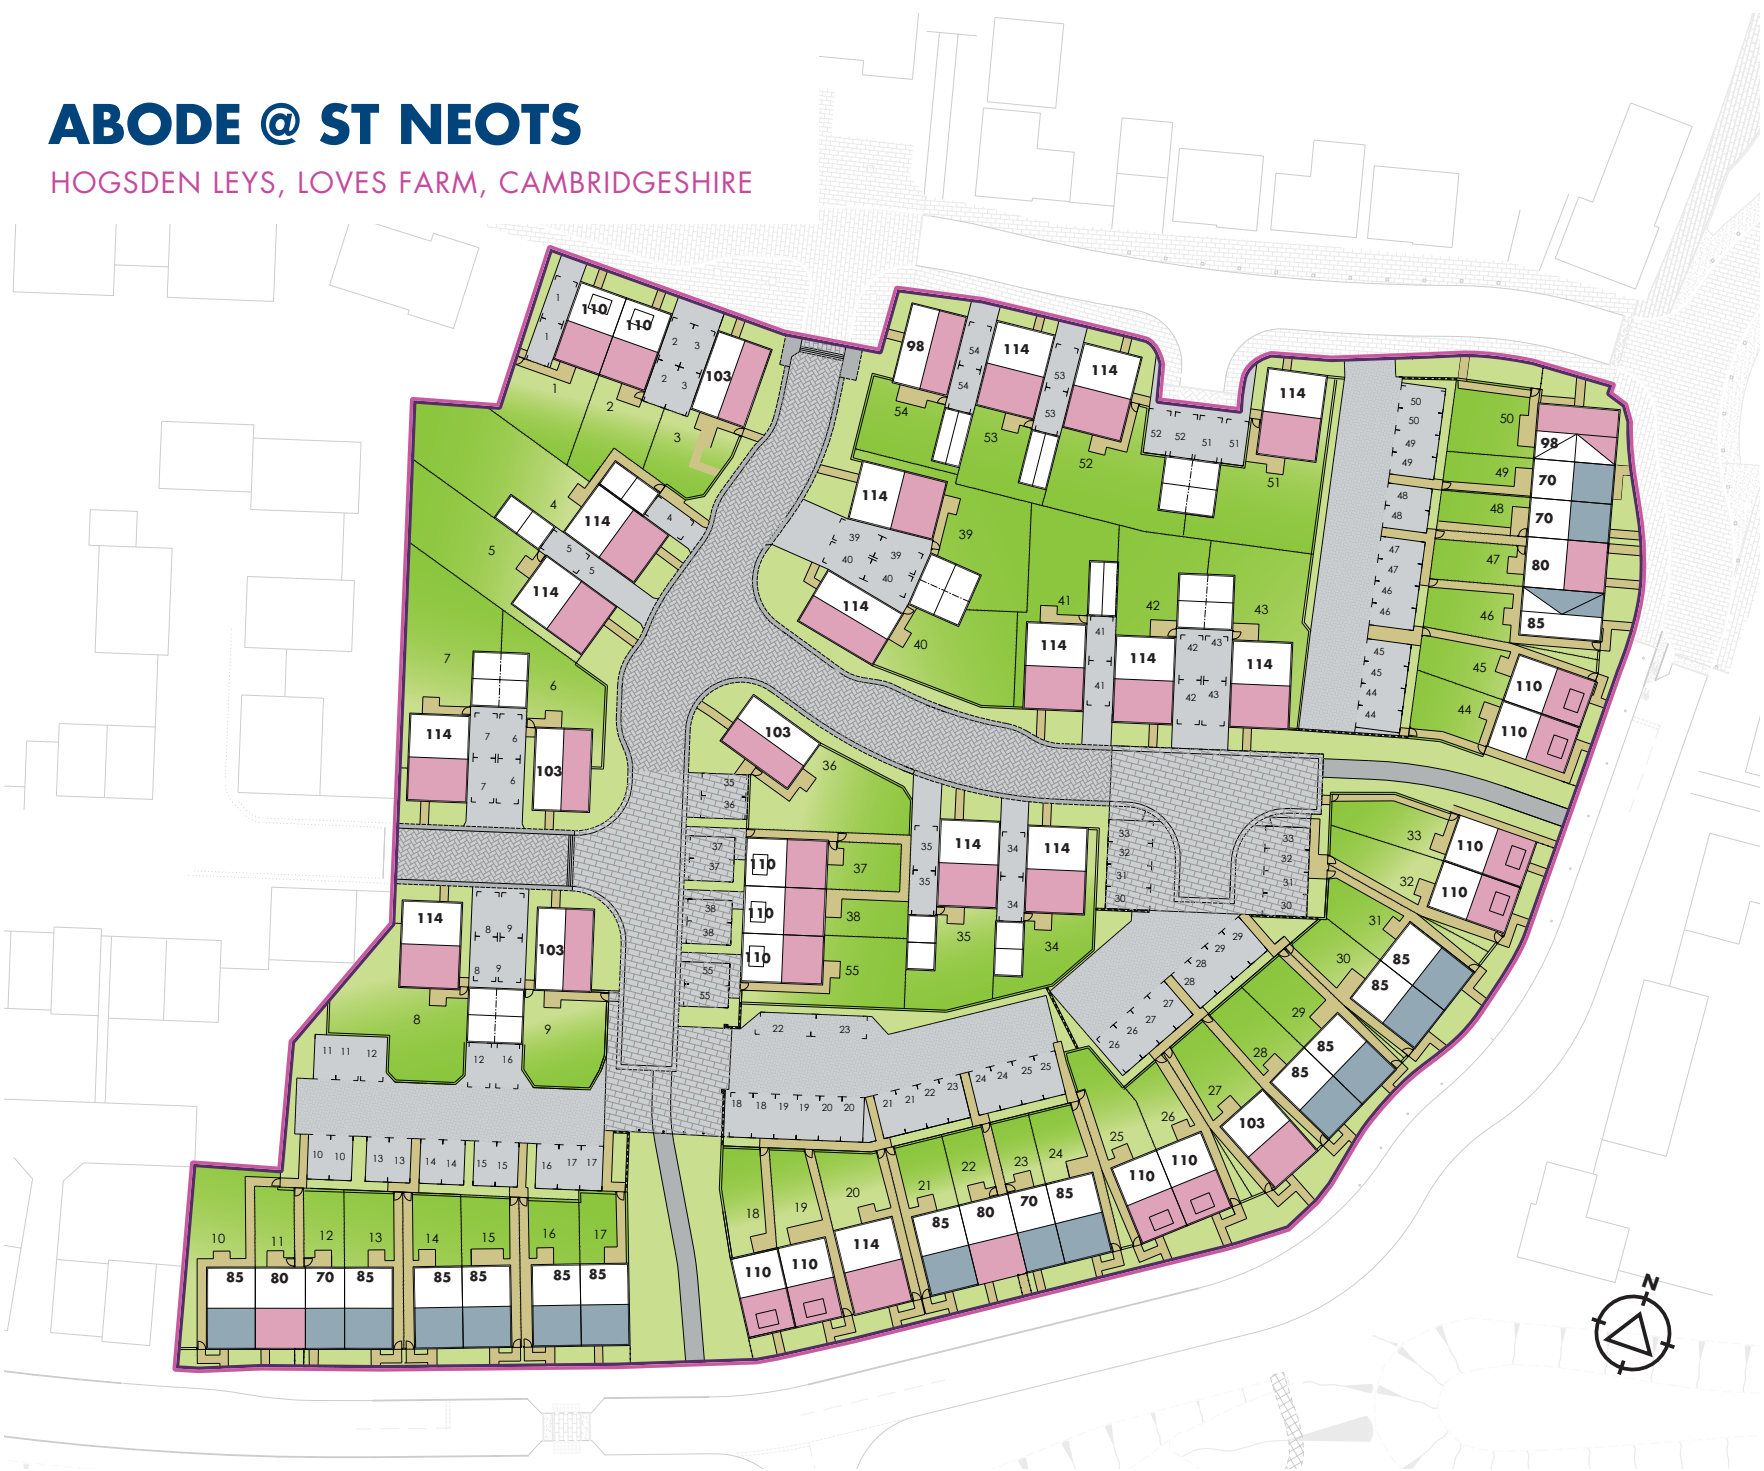

3 BEDROOM HOMES

80 805 SQ FT

98 998 SQ FT

110 1109 SQ FT

103 1011 SQ FT

114 1130 SQ FT