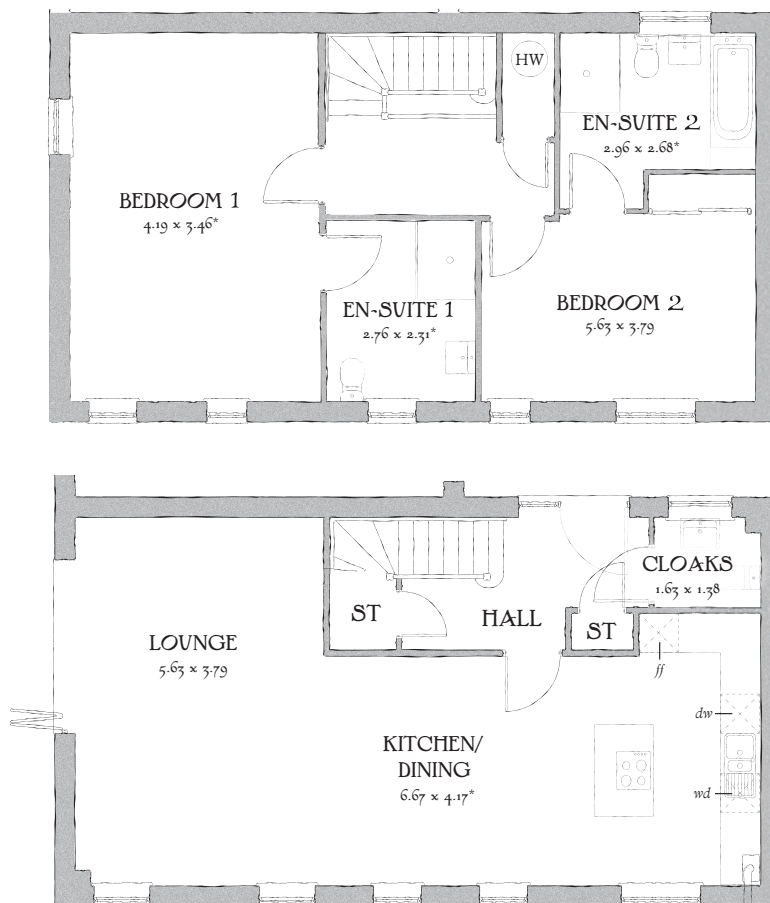

TWO BEDROOM HOME

The Courtyard at Stretton Green is a collection of luxury homes set in the heart of the Cheshire countryside and just 10 miles from the cosmopolitan city of Chester.

GROUND FLOOR

Lounge	18'6" x 12'5"	5.63 x 3.79 m
Kitchen/ Dining	21'11" x 13'8"	6.67 x 4.17 m*
Cloaks	5'4" x 4'6"	1.63 x 1.38 m

FIRST FLOOR

Bedroom 1	13'9" x 11'4"	4.19 x 3.46 m*
En-suite 1	9'1" x 7'7"	2.76 x 2.31 m*
Bedroom 2	18'6" x 12'5"	5.63 x 3.79 m
En-suite 2	9'9" x 8'9"	2.96 x 2.68 m*

Customers should note this illustration is an example of The Alston house type. All dimensions indicated are approximate and furniture layout is for illustrative purposes only. Homes may be 'handed' (mirror image) versions of the illustrations, and may be detached, semi-detached or terraced. Materials used may differ from plot to plot including render and roof tile colours. Detailed plans and specifications are available for inspection for each plot at our Sales Centre during working hours and customers must check their individual specifications prior to making a reservation.

Redrow.co.uk give notice that the property particulars and related information on this site, whilst believed to be accurate, are set as a general outline for guidance only. Intending purchasers should not rely on them as statements or representations of fact, but must satisfy themselves before physical inspection as to their availability, or by physical inspection of the property in question or otherwise as to their accuracy or fit for purpose. Consequently, no information displayed on this site (or linked sites) constitutes or forms part of a contract. Materials used may differ from plot to plot including render and roof tile colours.

KEY Hob Fridge/freezer Washer/dryer Dishwasher space Hot water cylinder ST Cupboard

*Max dimensions Note: Bedroom dimensions taken into wardrobe recess. All wardrobes are subject to site specification. Please see Sales Consultant for further details.

Traditional homes, built the way you remember