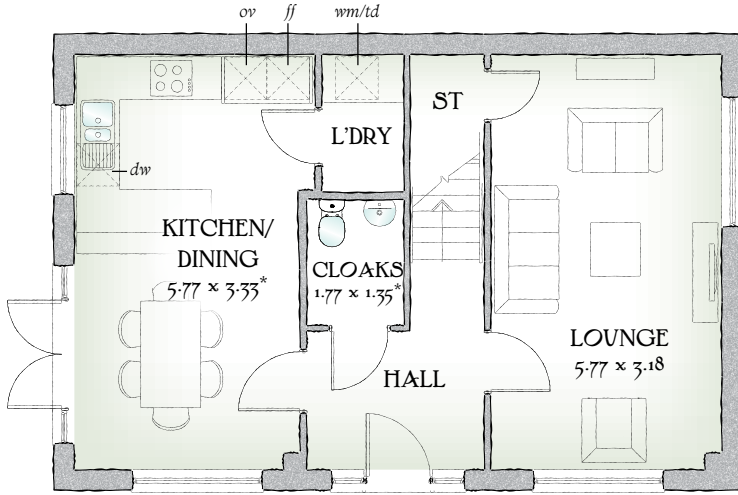

Amberley

THREE BEDROOM HOME

 REDROW

Amberley

THREE BEDROOM HOME

 REDROW

1137 SQ FT | THREE BEDROOM HOME

A home of real character and charm, The Amberley creates the perfect blend between the practical and the peaceful, the yin and the yang of daily life.

GROUND FLOOR

Lounge	18'11" x 10'5"	5.77 x 3.18 m
Kitchen/ Dining	18'11" x 10'11"	5.77 x 3.33 m*
Cloaks	5'9" x 4'5"	1.77 x 1.35 m
Laundry	6'4" x 3'8"	1.92 x 1.12 m

FIRST FLOOR

Bedroom 1	13'11" x 10'7"	4.25 x 3.22 m*
En-suite	10'7" x 6'9"	3.22 x 2.05 m*
Bedroom 2	10'9" x 9'3"	3.28 x 2.81 m
Bedroom 3	10'9" x 9'5"	3.28 x 2.87 m
Bathroom	7'7" x 5'11"	2.32 x 1.80 m*

Customers should note this illustration is an example of The Amberley house type. All dimensions indicated are approximate and the furniture layout is for illustrative purposes only. Homes may be 'handed' (mirror image) versions of the illustrations, and may be detached, semi-detached or terraced. Materials used may differ from plot to plot including render and roof tile colours. Detailed plans and specifications are available for inspection for each plot at our Sales Centre during working hours and customers must check their individual specifications prior to making a reservation.