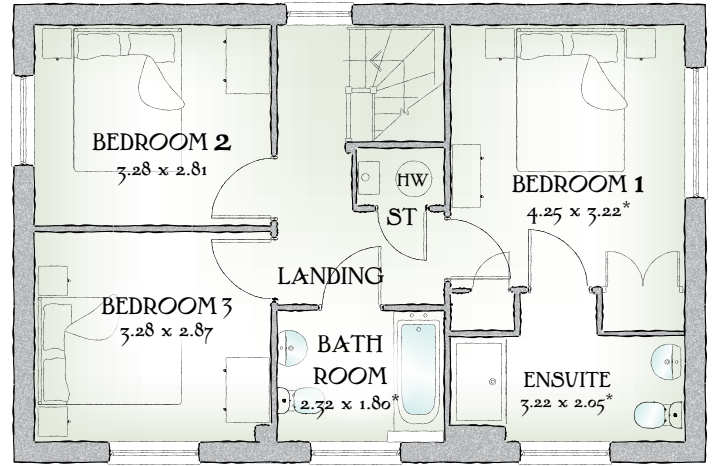

Amberley

THREE BEDROOM HOME

 REDROW

Amberley

THREE BEDROOM HOME

 REDROW

1137 SQ FT | THREE BEDROOM HOME

A home of real character and charm, The Amberley creates the perfect blend between the practical and the peaceful, the yin and the yang of daily life.

GROUND FLOOR

Lounge	18'11" x 10'5"	5.77 x 3.18 m
Kitchen/ Dining	18'11" x 10'11"	5.77 x 3.33 m*
Cloaks	5'9" x 4'5"	1.77 x 1.35 m
Laundry	6'4" x 3'8"	1.92 x 1.12 m

FIRST FLOOR

Bedroom 1	13'11" x 10'7"	4.25 x 3.22 m*
En-suite	10'7" x 6'9"	3.22 x 2.05 m*
Bedroom 2	10'9" x 9'3"	3.28 x 2.81 m
Bedroom 3	10'9" x 9'5"	3.28 x 2.87 m
Bathroom	7'7" x 5'11"	2.32 x 1.80 m*

Customers should note this illustration is an example of The Amberley house type. All dimensions indicated are approximate and the furniture layout is for illustrative purposes only. Homes may be 'handed' (mirror image) versions of the illustrations, and may be detached, semi-detached or terraced. Materials used may differ from plot to plot including render and roof tile colours. Detailed plans and specifications are available for inspection for each plot at our Sales Centre during working hours and customers must check their individual specifications prior to making a reservation.

KEY  Hob *ov* Oven *ff* Fridge/freezer *wm* Washing machine space *dw* Dishwasher space *td* Tumble dryer space *hw* Hot Water Cylinder
* Max dimensions Note: Bedroom dimensions taken into wardrobe recess. All wardrobes are subject to site specification. Please see Sales Consultant for further details.