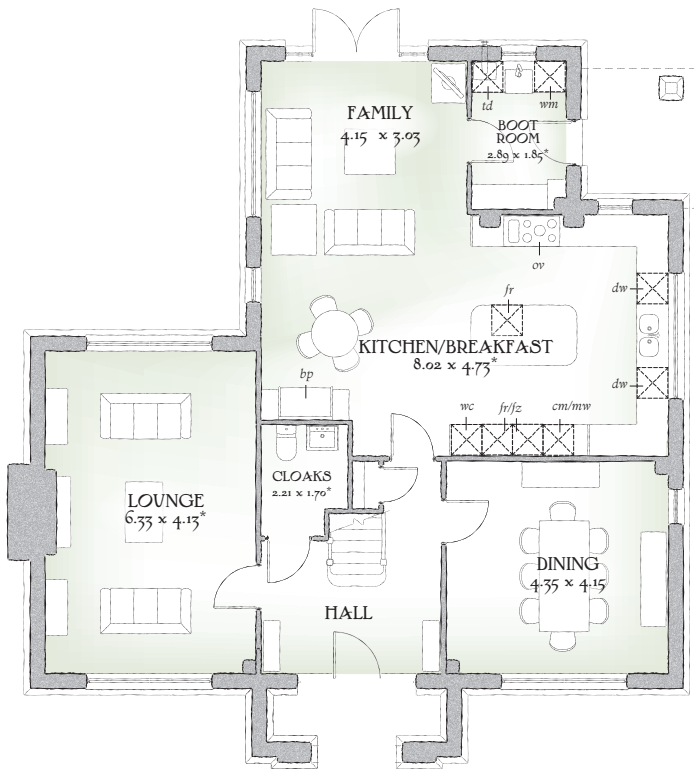

# Beaumont

FOUR BEDROOM HOME

 REDROW

# Beaumont

FOUR BEDROOM HOME

 REDROW

2551 SQ FT | FOUR BEDROOM HOME

This attractive variation softens the lines of the imposing Beaumont with some traditional architectural touches, while retaining the look of a solid and substantial home that is built to last. Embellished with decorative brickwork and finished with a triumphant finial this is a home of timeless appeal.

## GROUND FLOOR

Lounge	20'9" x 13'7"	6.33 x 4.13 m*
Family	13'7" x 9'11"	4.15 x 3.03 m
Kitchen/ Breakfast	26'4" x 15'6"	8.02 x 4.73 m*
Dining	14'3" x 13'7"	4.35 x 4.15 m*
Cloaks	7'3" x 5'7"	2.21 x 1.70 m*
Boot Room	9'6" x 6'1"	2.89 x 1.85 m*

## FIRST FLOOR

Bedroom 1	19'5" x 12'3"	5.92 x 3.73 m
En-suite 1	13'8" x 7'2"	4.19 x 2.18 m*
Wardrobe	7'2" x 7'1"	2.18 x 2.15 m*
Bedroom 2	13'9" x 12'9"	4.20 x 3.90 m*
En-suite 2	11'7" x 7'3"	3.52 x 2.22 m*
Bedroom 3	17'10" x 11'3"	5.43 x 3.42 m*
En-suite 3	8'5" x 7'0"	2.59 x 2.13 m*
Bedroom 4	13'8" x 9'3"	4.19 x 2.82 m
Bathroom	13'9" x 7'8"	4.20 x 2.34 m*