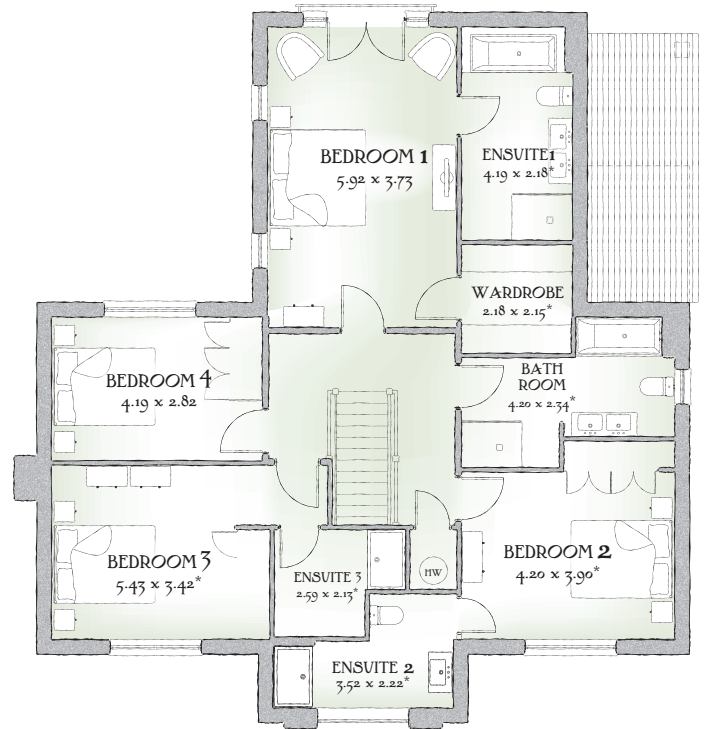

# Beaumont

FOUR BEDROOM HOME

 REDROW

# Beaumont

FOUR BEDROOM HOME

 REDROW

2551 SQ FT | FOUR BEDROOM HOME

This attractive variation softens the lines of the imposing Beaumont with some traditional architectural touches, while retaining the look of a solid and substantial home that is built to last. Embellished with decorative brickwork and finished with a triumphant finial this is a home of timeless appeal.

## GROUND FLOOR

Lounge	20'9" x 13'7"	6.33 x 4.13 m*
Family	13'7" x 9'11"	4.15 x 3.03 m
Kitchen/ Breakfast	26'4" x 15'6"	8.02 x 4.73 m*
Dining	14'3" x 13'7"	4.35 x 4.15 m*
Cloaks	7'3" x 5'7"	2.21 x 1.70 m*
Boot Room	9'6" x 6'1"	2.89 x 1.85 m*

## FIRST FLOOR

Bedroom 1	19'5" x 12'3"	5.92 x 3.73 m
En-suite 1	13'8" x 7'2"	4.19 x 2.18 m*
Wardrobe	7'2" x 7'1"	2.18 x 2.15 m*
Bedroom 2	13'9" x 12'9"	4.20 x 3.90 m*
En-suite 2	11'7" x 7'3"	3.52 x 2.22 m*
Bedroom 3	17'10" x 11'3"	5.43 x 3.42 m*
En-suite 3	8'5" x 7'0"	2.59 x 2.13 m*
Bedroom 4	13'8" x 9'3"	4.19 x 2.82 m
Bathroom	13'9" x 7'8"	4.20 x 2.34 m*