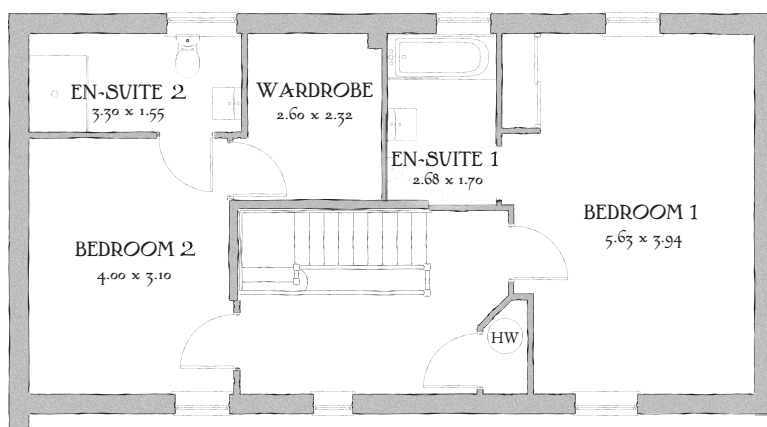

TWO BEDROOM HOME

The Courtyard at Stretton Green is a collection of luxury homes set in the heart of the Cheshire countryside and just 10 miles from the cosmopolitan city of Chester.

GROUND FLOOR

Lounge	18'6" x 16'8"	5.63 x 5.08 m
Kitchen/ Dining	20'1" x 13'10"	6.12 x 4.21 m*
Cloaks	6'1" x 4'5"	1.87 x 1.34 m

FIRST FLOOR

Bedroom 1	18'6" x 12'11"	5.63 x 3.94 m
En-suite 1	8'9" x 5'7"	2.68 x 1.70 m
Wardrobe	8'6" x 7'7"	2.60 x 2.32 m
Bedroom 2	13'1" x 10'2"	4.00 x 3.10 m
En-suite 2	10'10" x 5'1"	3.30 x 1.55 m

Customers should note this illustration is an example of The Darnell house type. All dimensions indicated are approximate and furniture layout is for illustrative purposes only. Homes may be 'handed' (mirror image) versions of the illustrations, and may be detached, semi-detached or terraced. Materials used may differ from plot to plot including render and roof tile colours. Detailed plans and specifications are available for inspection for each plot at our Sales Centre during working hours and customers must check their individual specifications prior to making a reservation.

Redrow.co.uk give notice that the property particulars and related information on this site, whilst believed to be accurate, are set as a general outline for guidance only. Intending purchasers should not rely on them as statements or representations of fact, but must satisfy themselves before physical inspection as to their availability, or by physical inspection of the property in question or otherwise as to their accuracy or fit for purpose. Consequently, no information displayed on this site (or linked sites) constitutes or forms part of a contract. Materials used may differ from plot to plot including render and roof tile colours.

KEY Hob Fridge/freezer Washer/dryer space Dishwasher space Hot water cylinder ST Cupboard
*Max dimensions Note: Bedroom dimensions taken into wardrobe recess. All wardrobes are subject to site specification. Please see Sales Consultant for further details.

Traditional homes, built the way you remember