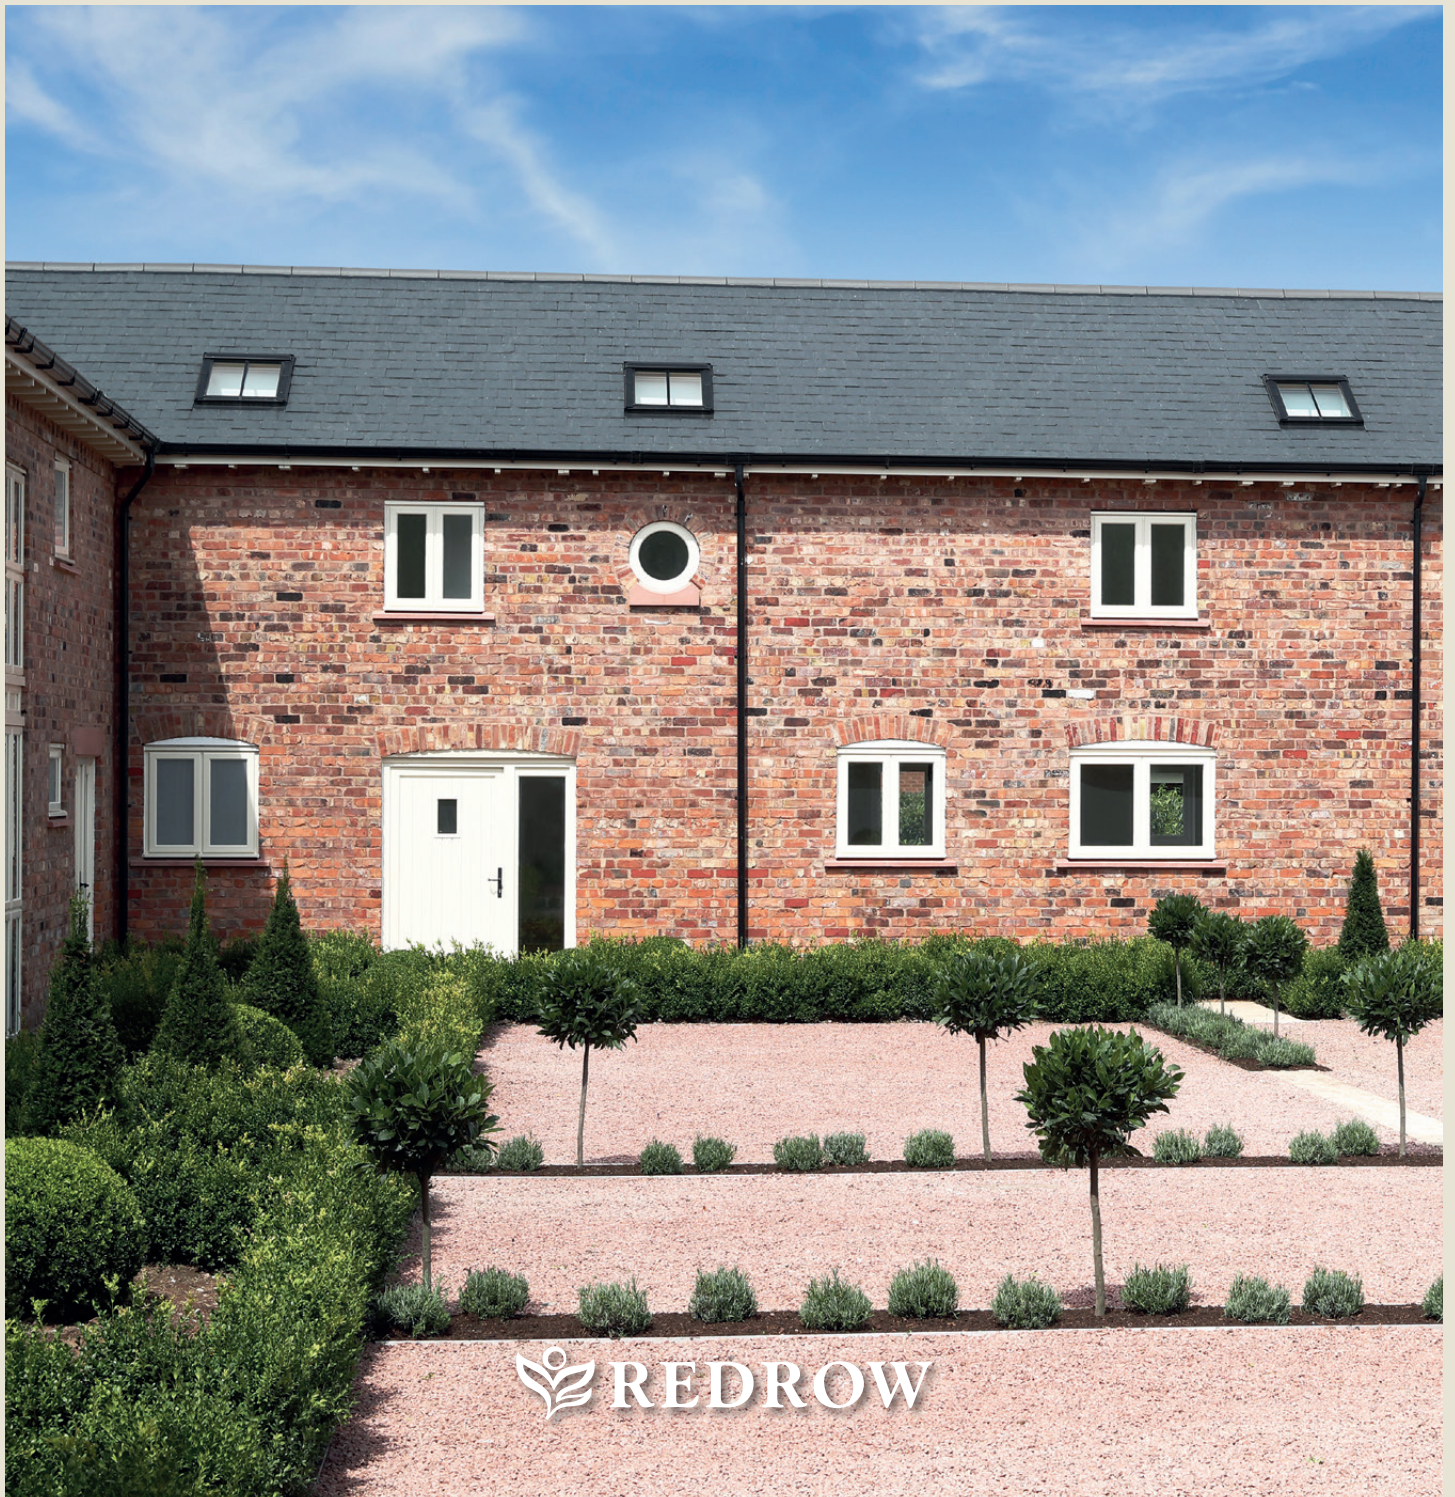

Darnell

TWO BEDROOM HOME

TWO BEDROOM HOME

The Courtyard at Stretton Green is a collection of luxury homes set in the heart of the Cheshire countryside and just 10 miles from the cosmopolitan city of Chester.

Customers should note this illustration is an example of The Darnell house type. All dimensions indicated are approximate and furniture layout is for illustrative purposes only. Homes may be 'handed' (mirror image) versions of the illustrations, and may be detached, semi-detached or terraced. Materials used may differ from plot to plot including render and roof tile colours. Detailed plans and specifications are available for inspection for each plot at our Sales Centre during working hours and customers must check their individual specifications prior to making a reservation.

Traditional homes, built the way you remember