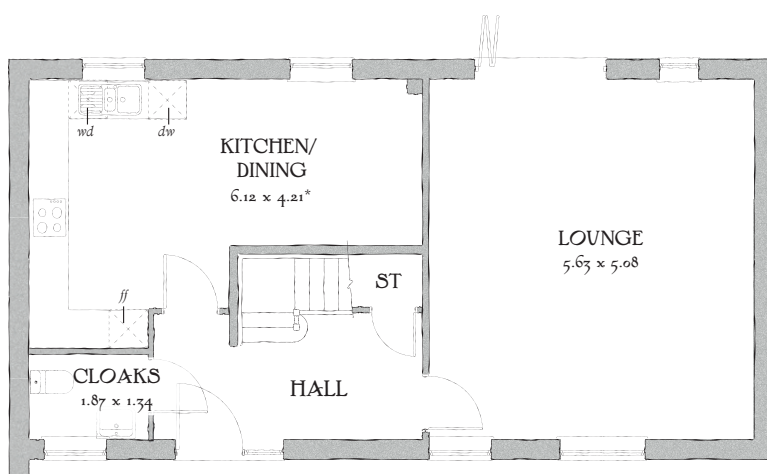

TWO BEDROOM HOME

The Courtyard at Stretton Green is a collection of luxury homes set in the heart of the Cheshire countryside and just 10 miles from the cosmopolitan city of Chester.

GROUND FLOOR

Lounge	18'6" x 16'8"	5.63 x 5.08 m
Kitchen/ Dining	20'1" x 13'10"	6.12 x 4.21 m*
Cloaks	6'1" x 4'5"	1.87 x 1.34 m

FIRST FLOOR

Bedroom 1	18'6" x 12'11"	5.63 x 3.94 m
En-suite 1	8'9" x 5'7"	2.68 x 1.70 m
Wardrobe	8'6" x 7'7"	2.60 x 2.32 m
Bedroom 2	13'1" x 10'2"	4.00 x 3.10 m
En-suite 2	10'10" x 5'1"	3.30 x 1.55 m

Customers should note this illustration is an example of The Darnell house type. All dimensions indicated are approximate and furniture layout is for illustrative purposes only. Homes may be 'handed' (mirror image) versions of the illustrations, and may be detached, semi-detached or terraced. Materials used may differ from plot to plot including render and roof tile colours. Detailed plans and specifications are available for inspection for each plot at our Sales Centre during working hours and customers must check their individual specifications prior to making a reservation.

Redrow.co.uk give notice that the property particulars and related information on this site, whilst believed to be accurate, are set as a general outline for guidance only. Intending purchasers should not rely on them as statements or representations of fact, but must satisfy themselves before physical inspection as to their availability, or by physical inspection of the property in question or otherwise as to their accuracy or fit for purpose. Consequently, no information displayed on this site (or linked sites) constitutes or forms part of a contract. Materials used may differ from plot to plot including render and roof tile colours.

KEY Hob Fridge/freezer Washer/dryer space Dishwasher space Hot water cylinder ST Cupboard
*Max dimensions Note: Bedroom dimensions taken into wardrobe recess. All wardrobes are subject to site specification. Please see Sales Consultant for further details.

Traditional homes, built the way you remember