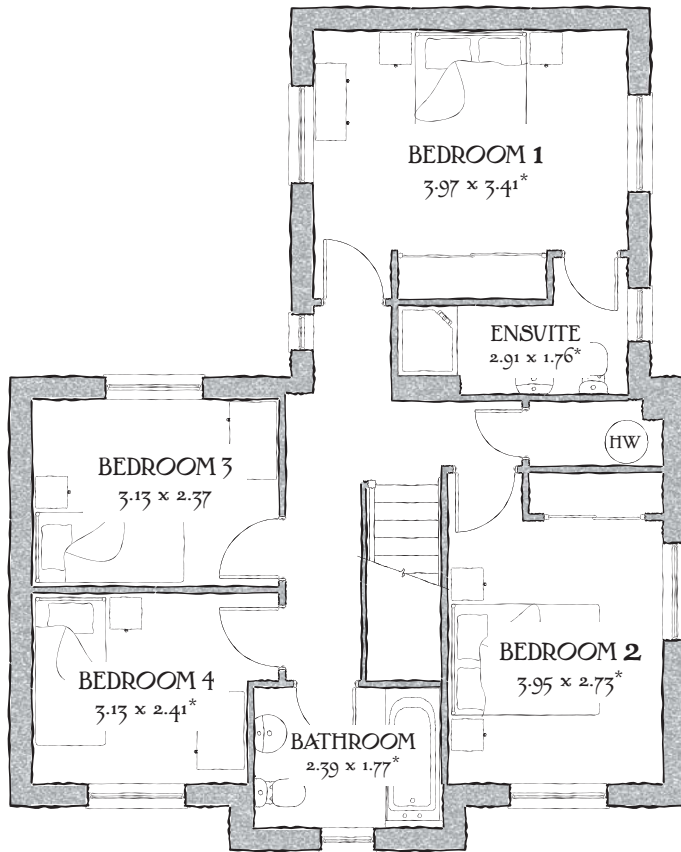

FIRST FLOOR

Bedroom 1	13'0" x 11'2"	3.97 x 3.41 m*
EnSuite	9'7" x 5'9"	2.91 x 1.76 m*
Bedroom 2	13'0" x 9'0"	3.95 x 2.73 m*
Bedroom 3	10'3" x 7'9"	3.13 x 2.37 m
Bedroom 4	10'3" x 7'11"	3.13 x 2.41 m*
Bathroom	7'10" x 5'10"	2.39 x 1.77 m*

GROUND FLOOR

Lounge	16'0" x 10'8"	4.87 x 3.26 m
Kitchen/Dining	15'0" x 13'0"	4.58 x 3.97 m
Family/Study	12'1" x 9'0"	3.67 x 2.73 m
Cloaks	4'10" x 3'8"	1.46 x 1.11 m
Laundry	4'11" x 3'8"	1.49 x 1.11 m*

KEY

Hob Oven Fridge/freezer Washing machine space
 Dishwasher space Optional wardrobe Tumble dryer space
 Hot Water Cylinder

* Max dimensions Note: Bedroom dimensions taken into wardrobe recess

Customers should note this illustration is an example of The Ruthin housetype. All dimensions indicated are approximate and furniture layout is for illustrative purposes only. Homes may be a 'handed' (mirror image) versions of the illustrations, and may be detached, semi-detached or terraced. Materials used may differ from plot to plot including render and roof tile colours. Detailed plans and specifications are available for inspection for each plot at our Marketing Suite during working hours and customers must check their individual specifications prior to making reservation.