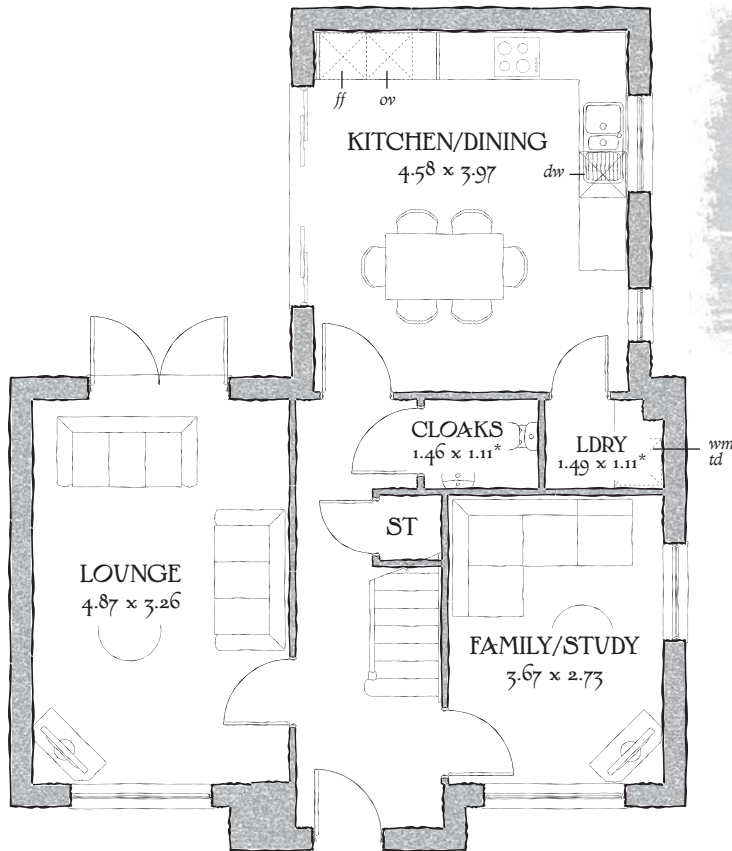

FIRST FLOOR

Bedroom 1	13'0" x 11'2"	3.97 x 3.41 m*
EnSuite	9'7" x 5'9"	2.91 x 1.76 m*
Bedroom 2	13'0" x 9'0"	3.95 x 2.73 m*
Bedroom 3	10'3" x 7'9"	3.13 x 2.37 m
Bedroom 4	10'3" x 7'11"	3.13 x 2.41 m*
Bathroom	7'10" x 5'10"	2.39 x 1.77 m*

GROUND FLOOR

Lounge	16'0" x 10'8"	4.87 x 3.26 m
Kitchen/Dining	15'0" x 13'0"	4.58 x 3.97 m
Family/Study	12'1" x 9'0"	3.67 x 2.73 m
Cloaks	4'10" x 3'8"	1.46 x 1.11 m
Laundry	4'11" x 3'8"	1.49 x 1.11 m*

KEY

Hob Oven Fridge/freezer Washing machine space
 Dishwasher space Optional wardrobe Tumble dryer space
 Hot Water Cylinder

* Max dimensions Note: Bedroom dimensions taken into wardrobe recess

Customers should note this illustration is an example of The Ruthin housetype. All dimensions indicated are approximate and furniture layout is for illustrative purposes only. Homes may be a 'handed' (mirror image) versions of the illustrations, and may be detached, semi-detached or terraced. Materials used may differ from plot to plot including render and roof tile colours. Detailed plans and specifications are available for inspection for each plot at our Marketing Suite during working hours and customers must check their individual specifications prior to making reservation.