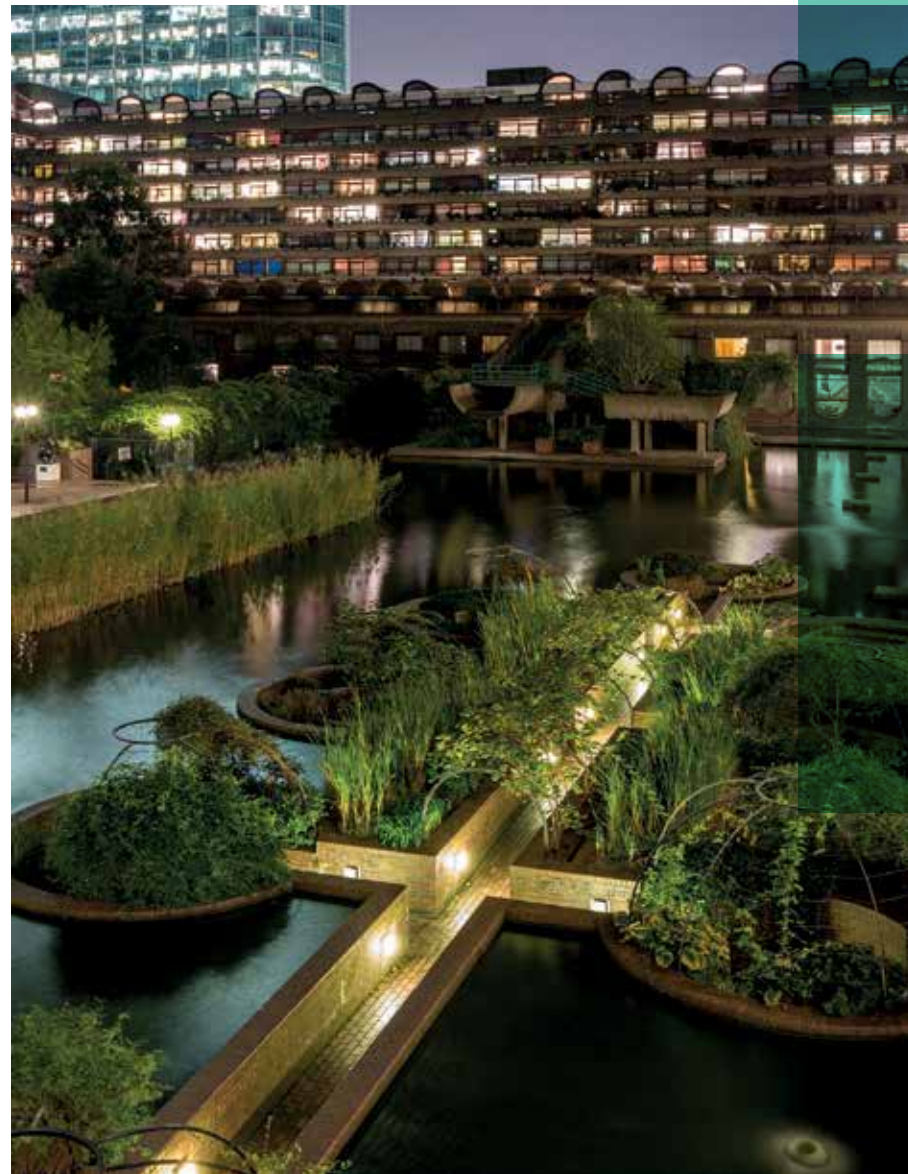

An aerial photograph of London, England, showing a dense urban landscape with numerous skyscrapers and buildings. The River Thames is visible in the middle ground, with the London Bridge and Tower Bridge in the distance. The Shard is the tallest building on the right side of the image. The Barbican Estate is visible in the lower center. The sky is clear and blue.

BLAKE
TOWER

*THE CITY SPILLS
OUT IN EVERY
DIRECTION...
ALL ROADS LEAD
BACK TO THE
BARBICAN.*

Aerial view showing the
Barbican Estate

THE BEAUTY OF THE BARBICAN.

Images show the Barbican Estate

FLOOR 01: NORTH-WEST